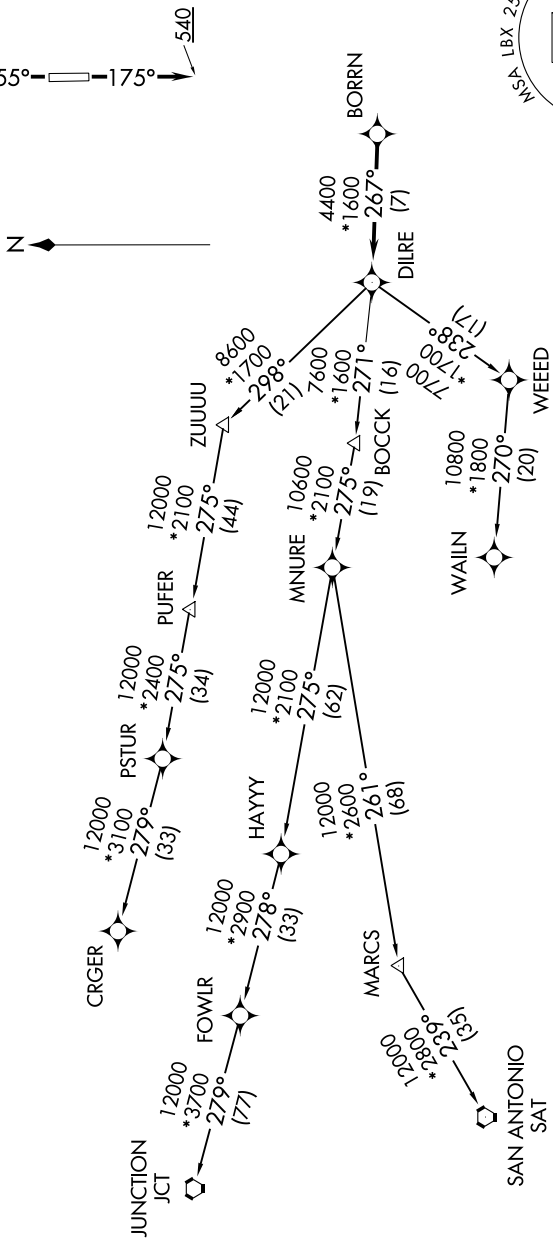

BORRN SIX DEPARTURE (RNAV)

SC-5, 13 JUN 2024 to 11 JUL 2024

TOP ALTITUDE:
ASSIGNED BY ATC

RNAV 1 - DME/DME/IRU or GPS.
RADAR required.

ASOS
119.925
CTAF
123.0
CINC DEL
125.2
HOUSTON DEP CON
134.45 284.0

TAKEOFF MINIMUMS
Rwys 17, 35: Standard with minimum
climb of 500'/NM to 540.

NOTE: CRGR-TRANSITION ATC assigned only
for aircraft departing 54T, AXH, EFD, GLS,
HPY, IWS, LBX, LVJ, SGR, TME, T00, T41.

(NARRATIVE ON FOLLOWING PAGE)

NOTE: Chart not to scale.

BORRN SIX DEPARTURE (RNAV)

SC-5, 13 JUN 2024 to 11 JUL 2024