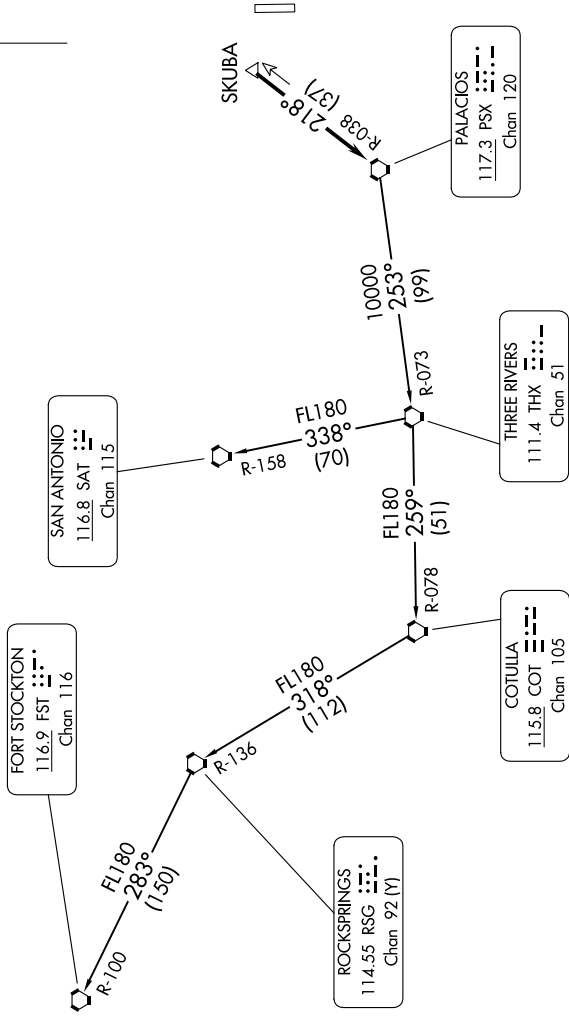

# PALACIOS THREE DEPARTURE

TOP ALTITUDE:  
ASSIGNED BY ATC

TAKEOFF MINIMUMS  
Rwys 17, 35: Standard.

SC-5, 13 JUN 2024 to 11 JUL 2024

RADAR and DME required.

ASOS 119.925  
CLNC DEL 125.2  
CTAF 123.0  
HOUSTON DEP CON 134.45 284.0

(CONTINUED ON FOLLOWING PAGE)

SC-5, 13 JUN 2024 to 11 JUL 2024

NOTE: Chart not to scale.

# PALACIOS THREE DEPARTURE