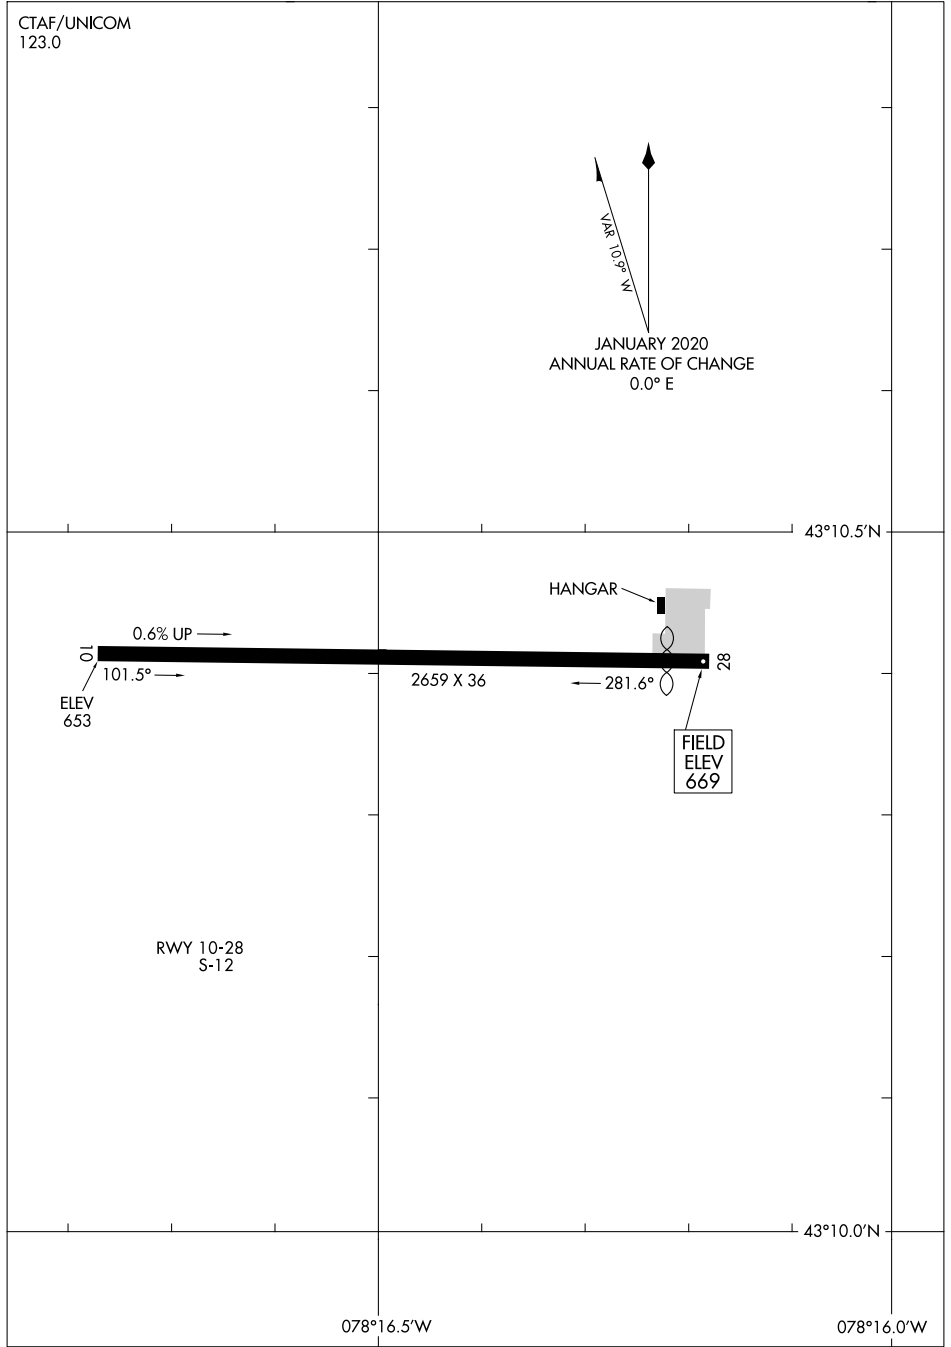

20086

AIRPORT DIAGRAM

AL-6495 (FAA)

PINE HILL (9G6)
ALBION, NEW YORK

CTAF/UNICOM
123.0

NE-2, 13 JUN 2024 to 11 JUL 2024

NE-2, 13 JUN 2024 to 11 JUL 2024

AIRPORT DIAGRAM