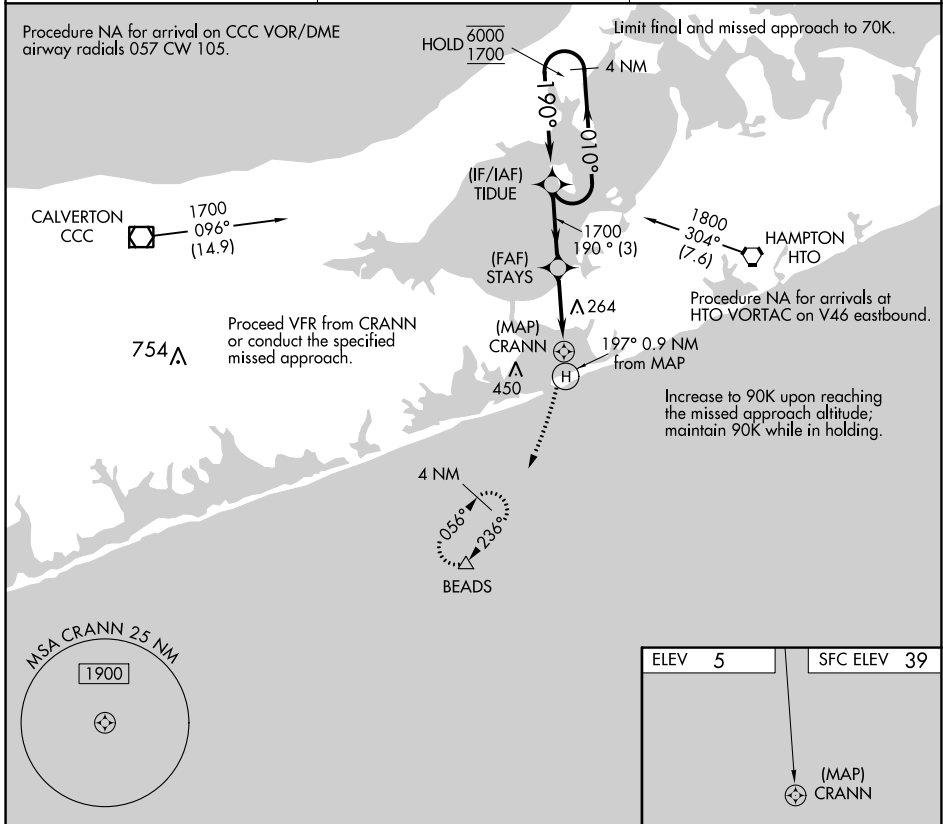

# COPTER RNAV (GPS) 190°

SOUTHAMPTON (87N)

APP CRS	Rwy Idg	N/A
<b>190°</b>	Sfc Elev	<b>39</b>
	Apt Elev	<b>5</b>

RNP APCH.	MISSED APPROACH: Climbing right turn to 2000 direct BEADS and hold.
<p><b>▲ NA</b> Procedure NA at night. Use Westhampton Beach altimeter setting.</p>	

FOK ASOS <b>119,925</b>	NEW YORK APP CON <b>125,975</b>	CTAF <b>122.9</b>
----------------------------	------------------------------------	----------------------

CATEGORY	COPTER
LNAV MDA	560-1 521 (600-1)

NE-2, 13 JUN 2024 to 11 JUL 2024

NE-2, 13 JUN 2024 to 11 JUL 2024