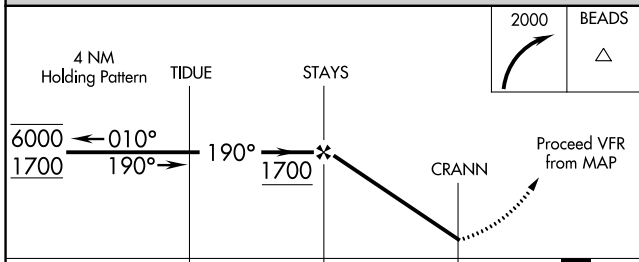

COPTER RNAV (GPS) 190°

SOUTHAMPTON (87N)

APP CRS	Rwy Idg	N/A
190°	Sfc Elev	39
	Apt Elev	5

RNP APCH.	MISSED APPROACH: Climbing right turn to 2000 direct BEADS and hold.
▲ NA Procedure NA at night. Use Westhampton Beach altimeter setting.	

FOK ASOS 119,925	NEW YORK APP CON 125,975	CTAF 122.9

CATEGORY	COPTER
LNAV MDA	560-1 521 (600-1)

NE-2, 13 JUN 2024 to 11 JUL 2024

NE-2, 13 JUN 2024 to 11 JUL 2024