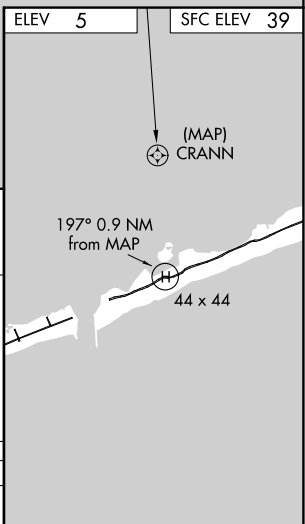

# COPTER RNAV (GPS) 190°

SOUTHAMPTON (87N)

APP CRS	Rwy Idg	N/A
<b>190°</b>	Sfc Elev	<b>39</b>
	Apt Elev	<b>5</b>

RNP APCH.	MISSED APPROACH: Climbing right turn to 2000 direct BEADS and hold.
<p><b>▲ NA</b> Procedure NA at night. Use Westhampton Beach altimeter setting.</p>	

FOK ASOS <b>119,925</b>	NEW YORK APP CON <b>125,975</b>	CTAF <b>122.9</b>
----------------------------	------------------------------------	----------------------

CATEGORY	COPTER
LNAV MDA	560-1 521 (600-1)

NE-2, 13 JUN 2024 to 11 JUL 2024

NE-2, 13 JUN 2024 to 11 JUL 2024