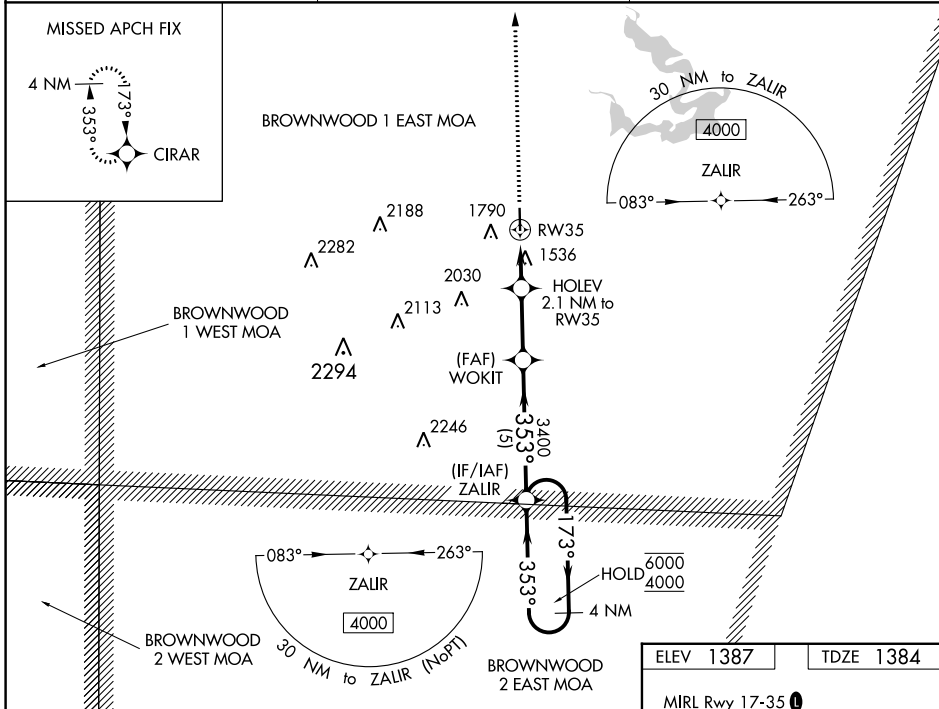

WAAS CH 61136 W35A	APP CRS 353°	Rwy Idg TDZE 1384 Apt Elev 1387	4497
--	------------------------	---	-------------

RNAV (GPS) RWY 35

COMANCHE COUNTY-CITY (MKN)

RNP APCH 	MISSED APPROACH: Climb to 4000 direct CIRAR and hold.
--------------	---

AWOS-3 118.575	FORT WORTH CENTER 127.15 314.0	UNICOM 123.075 (CTAF) 0
--------------------------	--	-----------------------------------

CATEGORY	A	B	C	D
LP MDA	1840-1	456 (500-1)		NA
LNAV MDA	1840-1	456 (500-1)		NA
CIRCLING	2100-1	713 (800-1)		NA

SC-3, 13 JUN 2024 to 11 JUL 2024

SC-3, 13 JUN 2024 to 11 JUL 2024