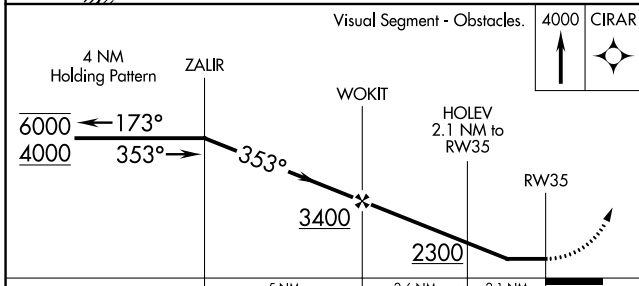

WAAS CH 61136 W35A	APP CRS 353°	Rwy Idg TDZE 1384 Apt Elev 1387	4497

RNAV (GPS) RWY 35

COMANCHE COUNTY-CITY (MKN)

RNP APCH 	MISSED APPROACH: Climb to 4000 direct CIRAR and hold.

AWOS-3 118.575	FORT WORTH CENTER 127.15 314.0	UNICOM 123.075 (CTAF) 0

CATEGORY	A	B	C	D
LP MDA	1840-1	456 (500-1)		NA
LNAV MDA	1840-1	456 (500-1)		NA
CIRCLING	2100-1	713 (800-1)		NA