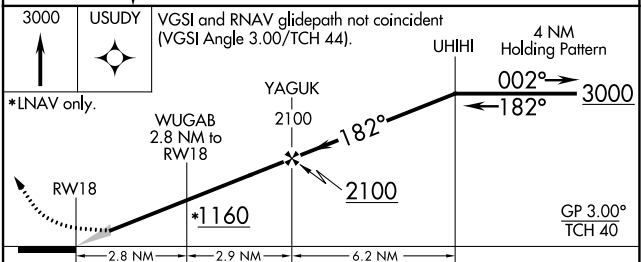

WAAS CH 65832 W18A	APP CRS 182°	Rwy Idg TDZE Apt Elev	5003 239 239
--	------------------------	-----------------------------	---

RNAV (GPS) RWY 18

DELTA RGNL (DRP)

RNP APCH.		MISSED APPROACH: Climb to 3000 direct USUDY and hold.	
<p>▼ Baro-VNAV NA. Use West Memphis altimeter setting; when not received, ▲ NA use Tunica altimeter setting and increase all DA/MDA 20 feet.</p>			
AWOS-3P 120.0	AWM ASOS 118.175	MEMPHIS CENTER 135.3 335.8	UNICOM 123.0 (CTAF) 0

CATEGORY	A	B	C	D
LPV DA	560-1 $\frac{1}{8}$	321 (400-1 $\frac{1}{8}$)		NA
LNAV/VNAV DA	560-1 $\frac{1}{8}$	321 (400-1 $\frac{1}{8}$)		NA
LNAV MDA	680-1	441 (500-1)		NA
C CIRCLING	840-1	601 (700-1)		NA