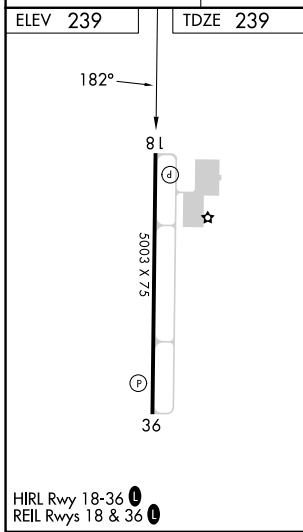

WAAS CH 65832 W18A	APP CRS 182°	Rwy Idg TDZE Apt Elev	5003 239 239
--	------------------------	-----------------------------	---

RNAV (GPS) RWY 18

DELTA RGNL (DRP)

RNP APCH.		MISSED APPROACH: Climb to 3000 direct USUDY and hold.	
<p>▼ Baro-VNAV NA. Use West Memphis altimeter setting; when not received, ▲ NA use Tunica altimeter setting and increase all DA/MDA 20 feet.</p>			
AWOS-3P 120.0	AWM ASOS 118.175	MEMPHIS CENTER 135.3 335.8	UNICOM 123.0 (CTAF) 0

CATEGORY	A	B	C	D
LPV DA	560-1 $\frac{1}{8}$	321 (400-1 $\frac{1}{8}$)		NA
LNAV/VNAV DA	560-1 $\frac{1}{8}$	321 (400-1 $\frac{1}{8}$)		NA
LNAV MDA	680-1	441 (500-1)		NA
C CIRCLING	840-1	601 (700-1)		NA