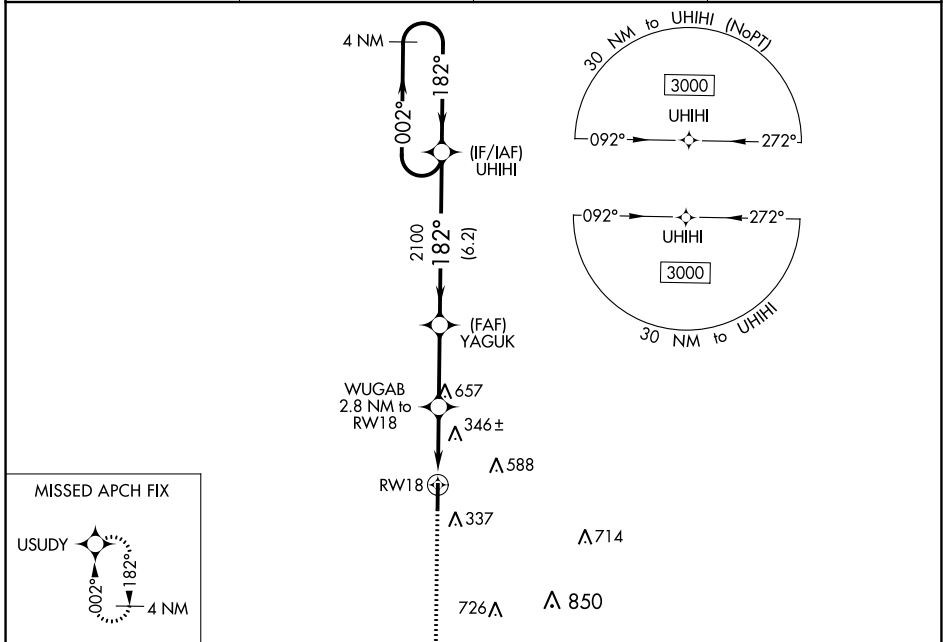

WAAS CH 65832 W18A	APP CRS 182°	Rwy Idg TDZE Apt Elev	5003 239 239
--	------------------------	-----------------------------	---

RNAV (GPS) RWY 18

DELTA RGNL (DRP)

RNP APCH.		MISSED APPROACH: Climb to 3000 direct USUDY and hold.	
<p>▼ Baro-VNAV NA. Use West Memphis altimeter setting; when not received, ▲ NA use Tunica altimeter setting and increase all DA/MDA 20 feet.</p>			
AWOS-3P 120.0	AWM ASOS 118.175	MEMPHIS CENTER 135.3 335.8	UNICOM 123.0 (CTAF) 0

CATEGORY	A	B	C	D
LPV DA	560-1 $\frac{1}{8}$	321 (400-1 $\frac{1}{8}$)		NA
LNAV/VNAV DA	560-1 $\frac{1}{8}$	321 (400-1 $\frac{1}{8}$)		NA
LNAV MDA	680-1	441 (500-1)		NA
C CIRCLING	840-1	601 (700-1)		NA

SC-1, 13 JUN 2024 to 11 JUL 2024

SC-1, 13 JUN 2024 to 11 JUL 2024