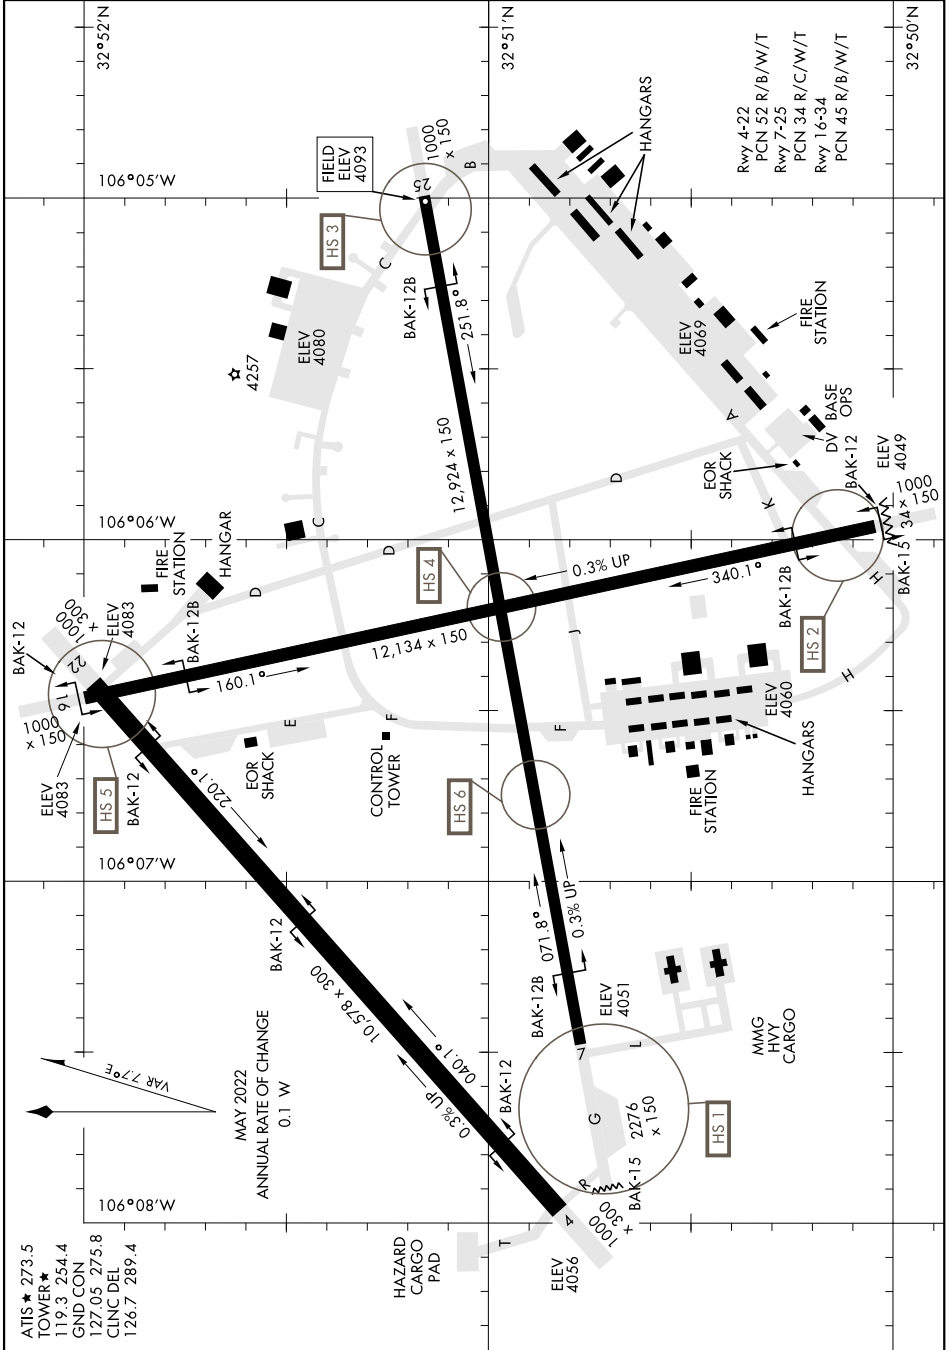

AIRPORT DIAGRAM

AL-7 [USAF]

HOLLOMAN AFB (KHMN)

ALAMOGORDO, NEW MEXICO

SW-1, 11 JUL 2024 to 08 AUG 2024

SW-1, 11 JUL 2024 to 08 AUG 2024

AIRPORT DIAGRAM

ALAMOGORDO, NEW MEXICO

HOLLOMAN AFB (KHMN)

- ATIS ★ 273.5
- TOWER ★ 119.3 254.4
- GND CON 127.05 275.8
- CLNC DEL 126.7 289.4