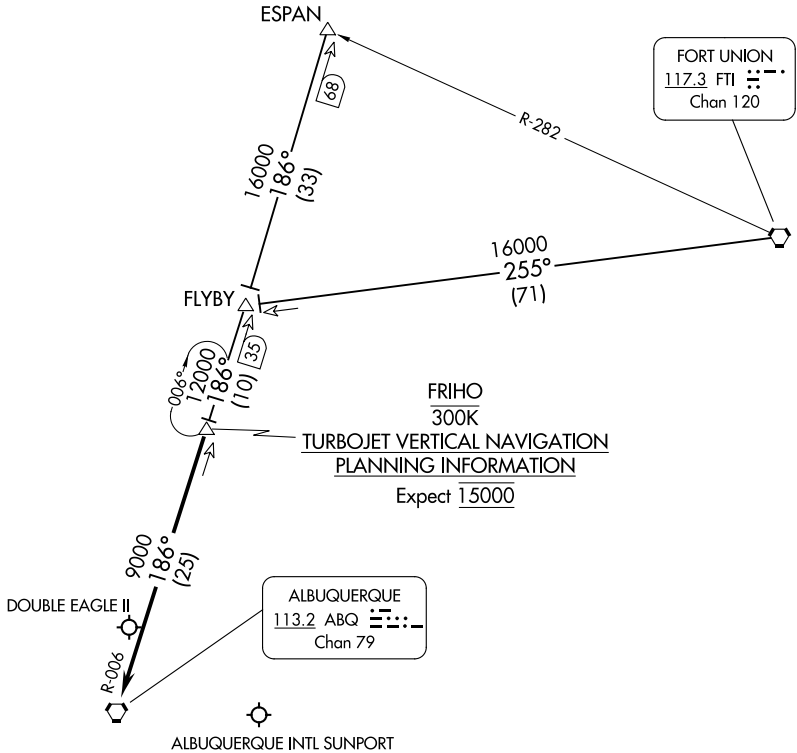

SW-1, 11 JUL 2024 to 08 AUG 2024

SW-1, 11 JUL 2024 to 08 AUG 2024

NOTE: DME required.

NOTE: Chart not to scale.

ESPAN TRANSITION (ESPAN.FRIHO4): From over ESPAN DME fix via ABQ R-006 to FRIHO DME fix, thence. . . .

FORT UNION TRANSITION (FTI.FRIHO4): From over FTI VORTAC via FTI R-255 and ABQ R-006 to FRIHO DME fix, thence. . . .

. . . .From over FRIHO DME fix via ABQ R-006 to ABQ VORTAC. Expect vectors to final approach course after passing FRIHO DME fix.