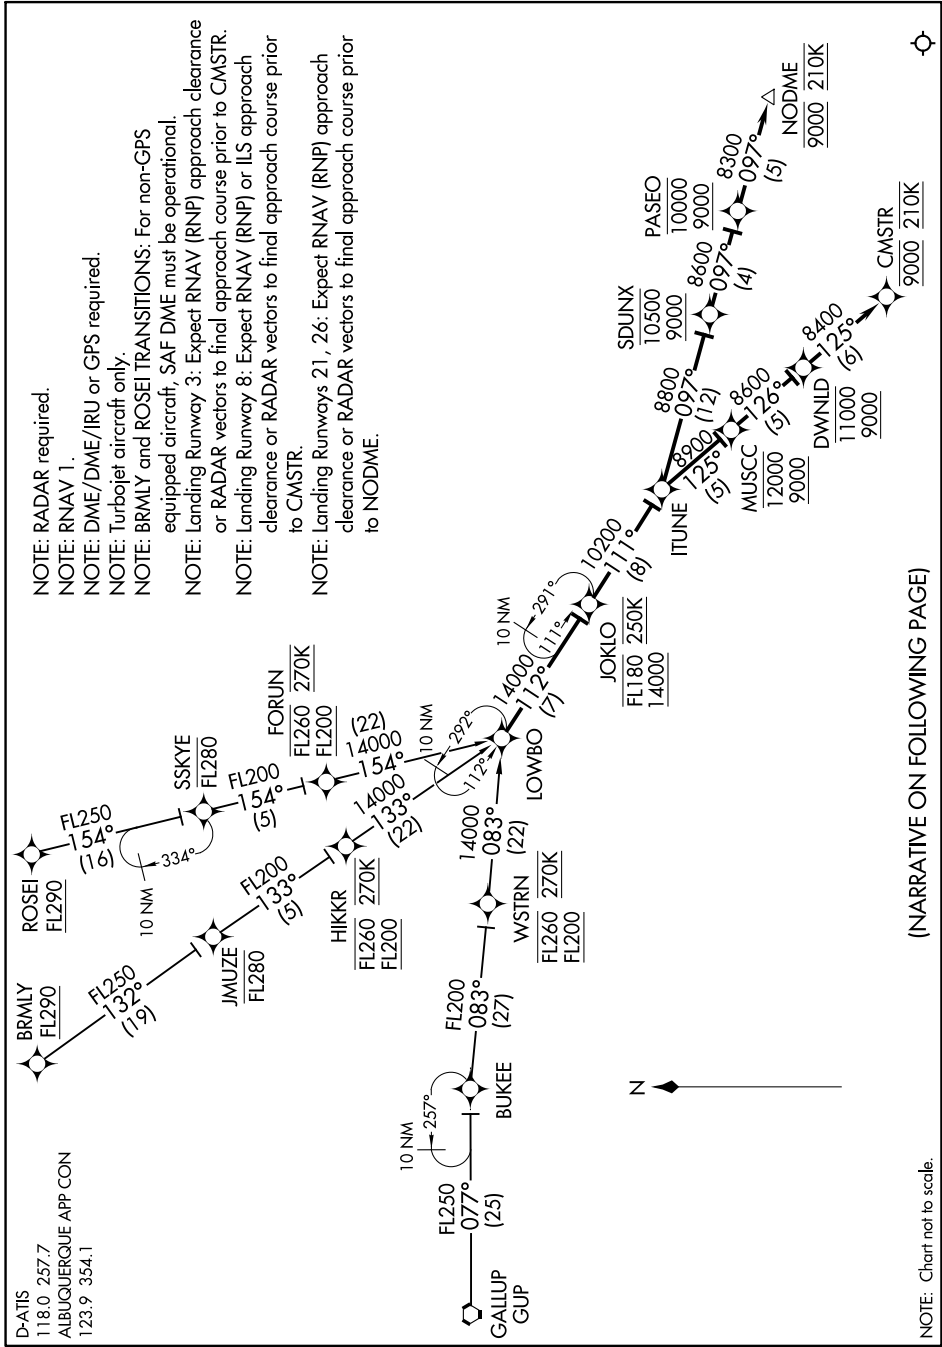

(LOWBO.LOWBO3) 17117

LOWBO THREE ARRIVAL (RNAV)

AL-12 (FAA)

ALBUQUERQUE INTL SUNPORT (ABQ)
ALBUQUERQUE, NEW MEXICO

SW-1, 11 JUL 2024 to 08 AUG 2024

LOWBO THREE ARRIVAL (RNAV)
(LOWBO.LOWBO3) 08JAN15

ALBUQUERQUE, NEW MEXICO
ALBUQUERQUE INTL SUNPORT (ABQ)

(NARRATIVE ON FOLLOWING PAGE)

NOTE: Chart not to scale.

SW-1, 11 JUL 2024 to 08 AUG 2024