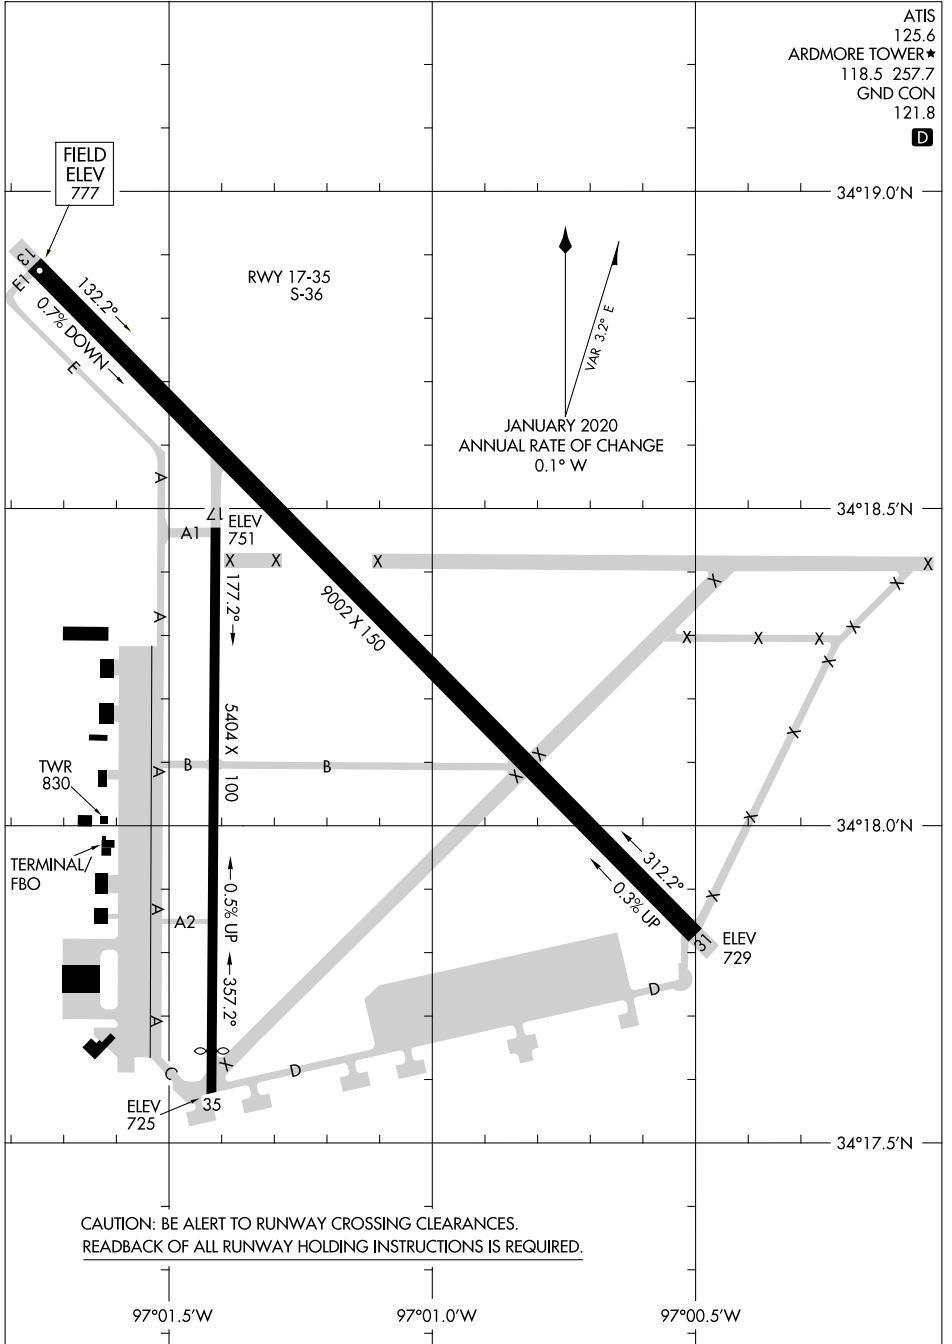

AIRPORT DIAGRAM

AL-22 (FAA)

ARDMORE MUNI (ADM)
ARDMORE, OKLAHOMA

ATIS
125.6
ARDMORE TOWER★
118.5 257.7
GND CON
121.8

SC-1, 11 JUL 2024 to 08 AUG 2024

SC-1, 11 JUL 2024 to 08 AUG 2024

AIRPORT DIAGRAM

ARDMORE, OKLAHOMA
ARDMORE MUNI (ADM)