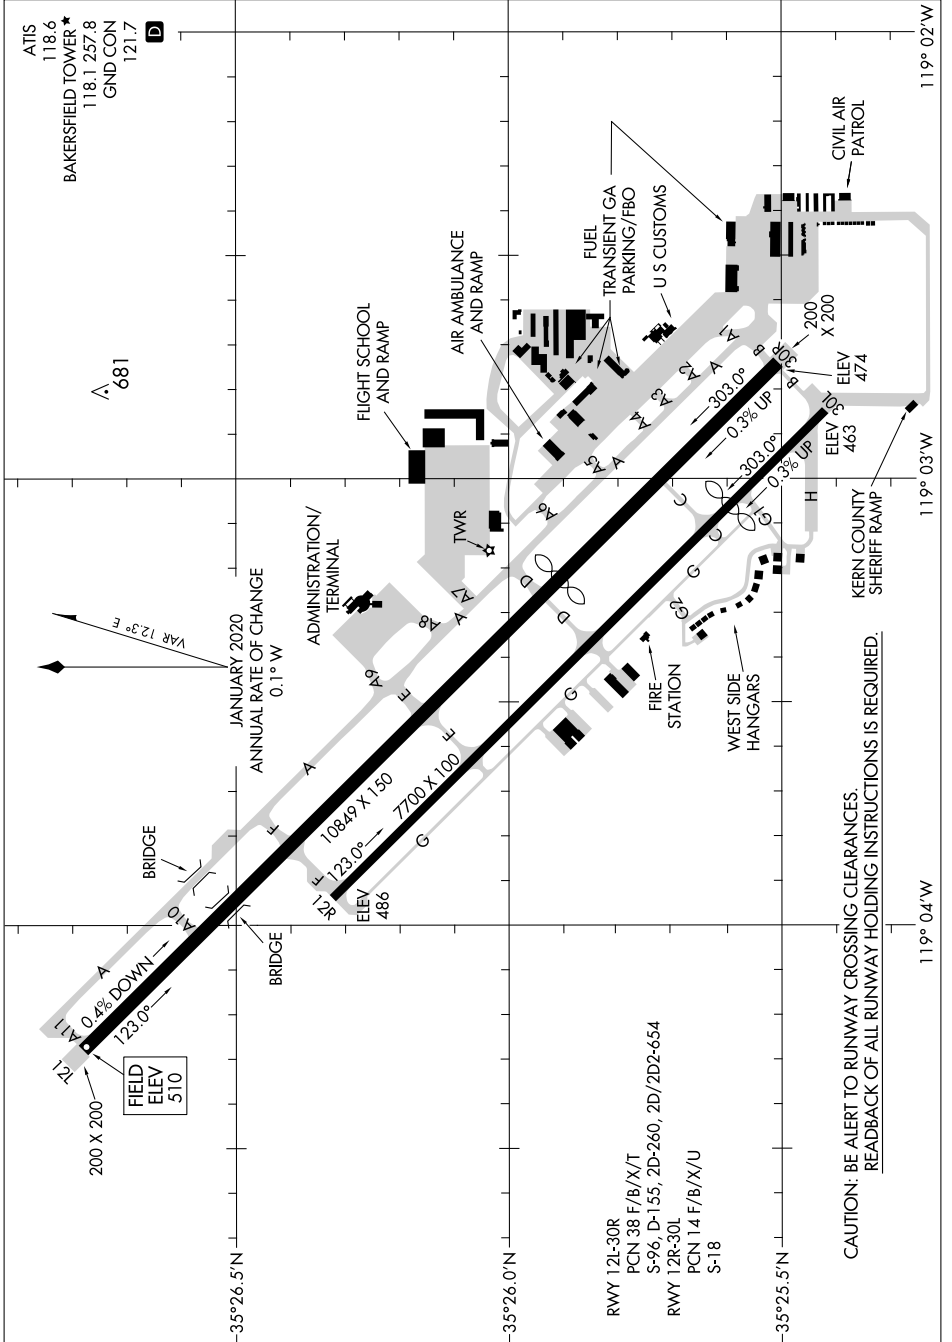

AIRPORT DIAGRAM

AL-36 (FAA)

MEADOWS FLD (BFL)
BAKERSFIELD, CALIFORNIA

SW-3, 11 JUL 2024 to 08 AUG 2024

SW-3, 11 JUL 2024 to 08 AUG 2024

AIRPORT DIAGRAM

BAKERSFIELD, CALIFORNIA
MEADOWS FLD (BFL)