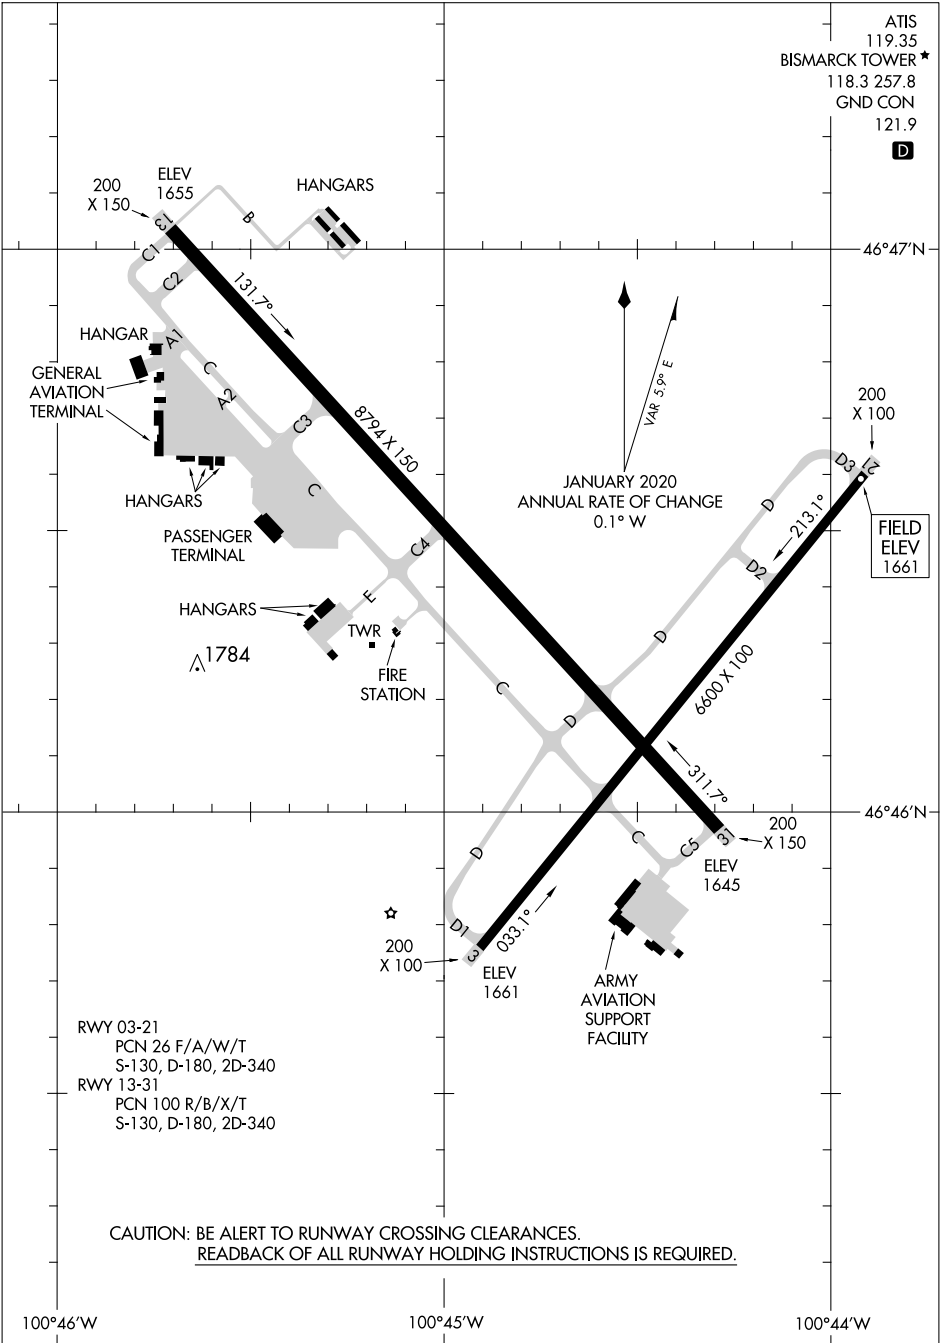

22307

AIRPORT DIAGRAM

AL-51 (FAA)

BISMARCK MUNI (BIS)
BISMARCK, NORTH DAKOTA

ATIS 119.35
 BISMARCK TOWER ★ 118.3 257.8
 GND CON 121.9
D

NC-1, 11 JUL 2024 to 08 AUG 2024

NC-1, 11 JUL 2024 to 08 AUG 2024

RWY 03-21
 PCN 26 F/A/W/T
 S-130, D-180, 2D-340
 RWY 13-31
 PCN 100 R/B/X/T
 S-130, D-180, 2D-340

CAUTION: BE ALERT TO RUNWAY CROSSING CLEARANCES.
READBACK OF ALL RUNWAY HOLDING INSTRUCTIONS IS REQUIRED.

100°46'W

100°45'W

100°44'W

AIRPORT DIAGRAM

22307

BISMARCK, NORTH DAKOTA
BISMARCK MUNI (BIS)