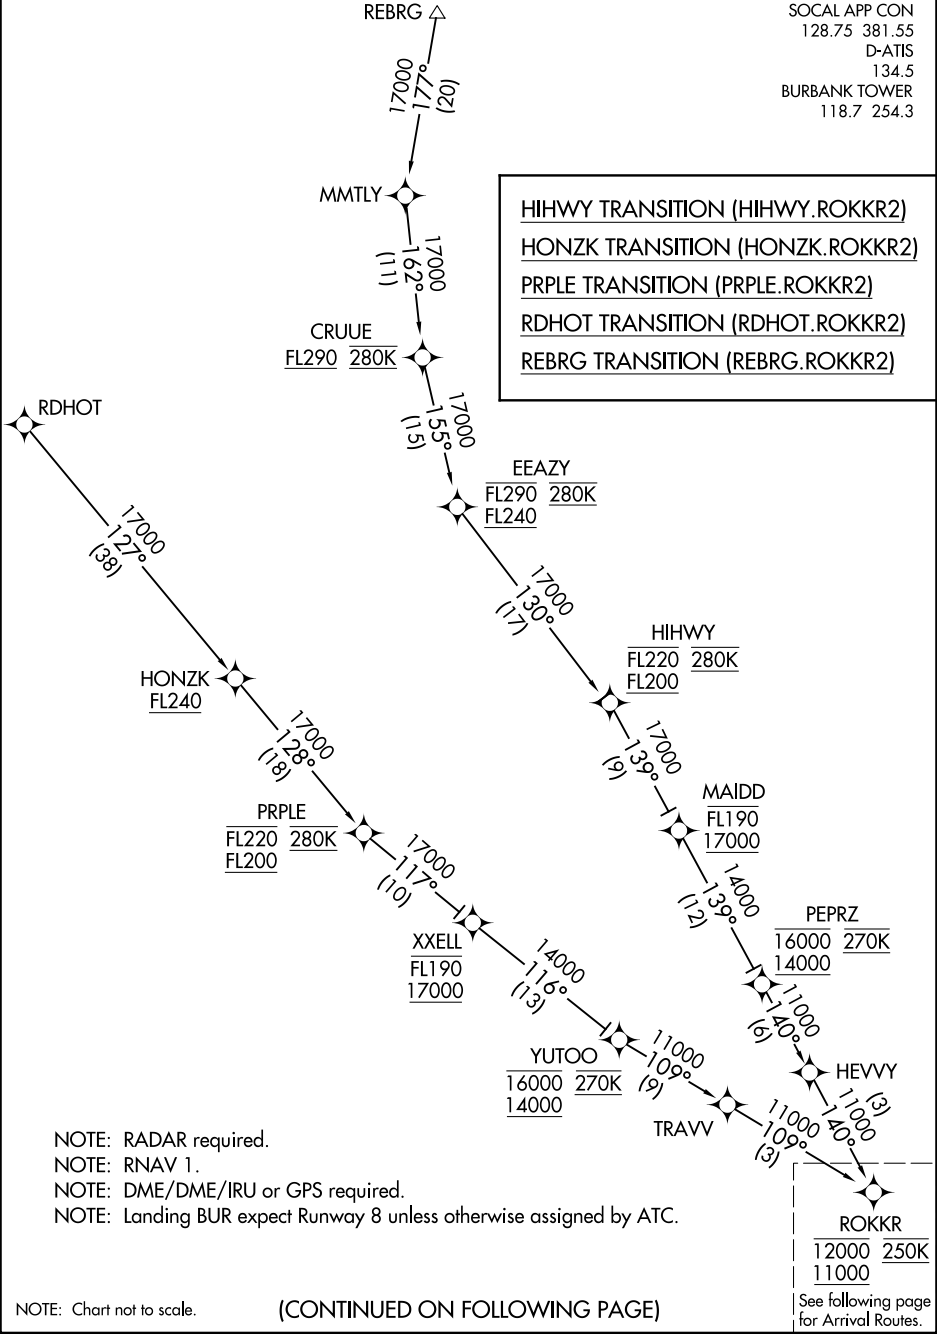

SOCAL APP CON
128.75 381.55
D-ATIS
134.5
BURBANK TOWER
118.7 254.3

- HIHWY TRANSITION (HIHWY.ROKKR2)
- HONZK TRANSITION (HONZK.ROKKR2)
- PRPLE TRANSITION (PRPLE.ROKKR2)
- RDHOT TRANSITION (RDHOT.ROKKR2)
- REBRG TRANSITION (REBRG.ROKKR2)

SW-3, 11 JUL 2024 to 08 AUG 2024

SW-3, 11 JUL 2024 to 08 AUG 2024

See following page for Arrival Routes.