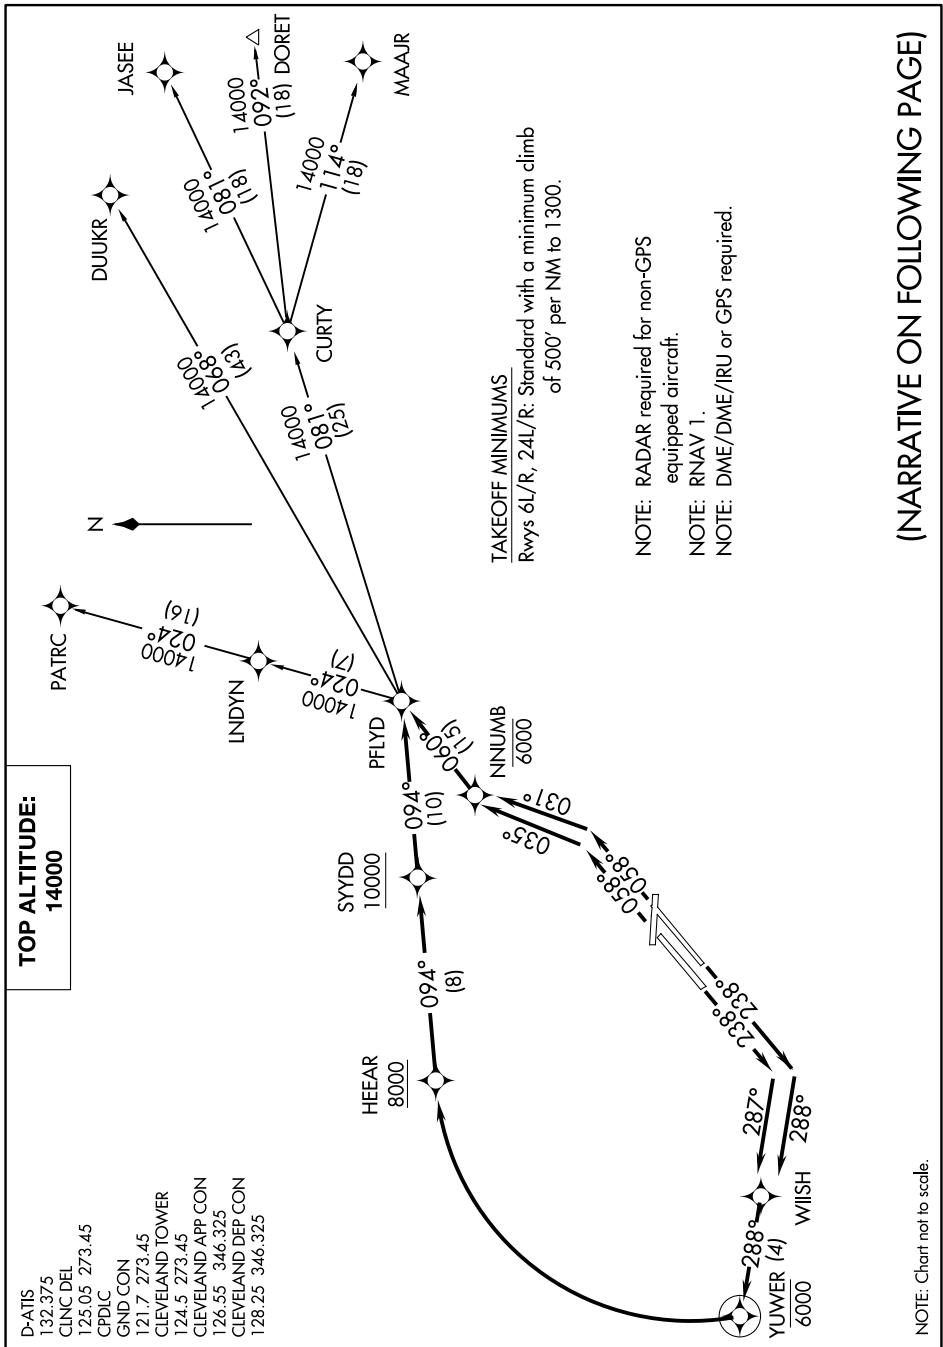

PFLYD ONE DEPARTURE (RNAV)

EC-2, 11 JUL 2024 to 08 AUG 2024

(NARRATIVE ON FOLLOWING PAGE)

EC-2, 11 JUL 2024 to 08 AUG 2024

PFLYD ONE DEPARTURE (RNAV)

(PFLYD1.PFLYD) 19JUL18

CLEVELAND, OHIO

CLEVELAND-HOPKINS INTL (CLE)

NOTE: Chart not to scale.