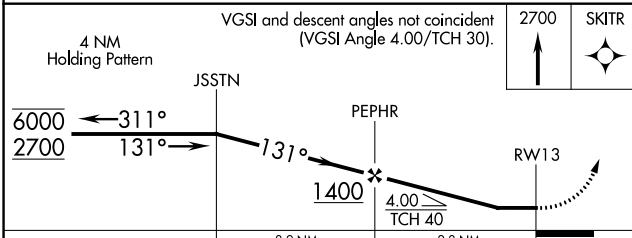

WAAS CH 49042 W13A	APP CRS 131°	Rwy Idg TDZE 193 Apt Elev 193	4999

RNAV (GPS) RWY 13

JIM HAMILTON L B OWENS (CUB)

RNP APCH.		MISSED APPROACH: Climb to 2700 direct SKITR and hold.	
Procedure NA at night. Rwy 13 helicopter visibility reduction below 1 SM NA.			

ASOS 118.675	COLUMBIA APP CON 133.4 285.6	CLNC DEL 124.4	UNICOM 123.075 (CTAF) 0

SE-2, 11 JUL 2024 to 08 AUG 2024

SE-2, 11 JUL 2024 to 08 AUG 2024

ELEV 193	D	TDZE 193

CATEGORY	A	B	C	D
LP MDA	780-1	587 (600-1)	NA	
LNAV MDA	1060-1 867 (900-1)	1060-1¼ 867 (900-1¼)	NA