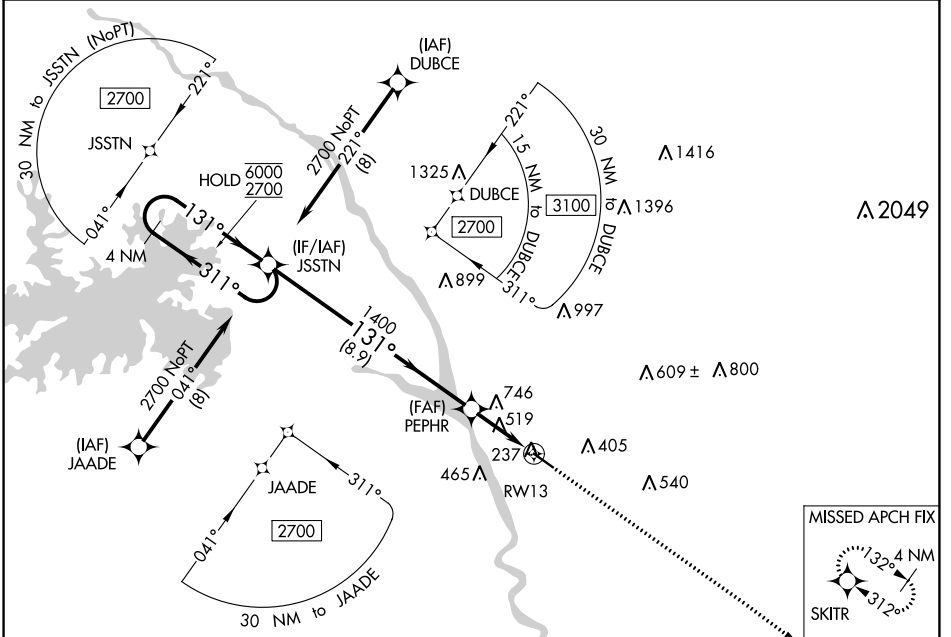

WAAS CH 49042 W13A	APP CRS 131°	Rwy Idg TDZE 193 Apt Elev 193	4999
--	------------------------	---	-------------

RNAV (GPS) RWY 13

JIM HAMILTON L B OWENS (CUB)

RNP APCH.		MISSED APPROACH: Climb to 2700 direct SKITR and hold.	
<p>Procedure NA at night. Rwy 13 helicopter visibility reduction below 1 SM NA.</p>			

ASOS 118.675	COLUMBIA APP CON 133.4 285.6	CLNC DEL 124.4	UNICOM 123.075 (CTAF) 0
------------------------	--	--------------------------	--

SE-2, 11 JUL 2024 to 08 AUG 2024

SE-2, 11 JUL 2024 to 08 AUG 2024

ELEV 193	D	TDZE 193
----------	----------	----------

CATEGORY	A	B	C	D
LP MDA	780-1	587 (600-1)	NA	
LNAV MDA	1060-1 867 (900-1)	1060-1¼ 867 (900-1¼)	NA	