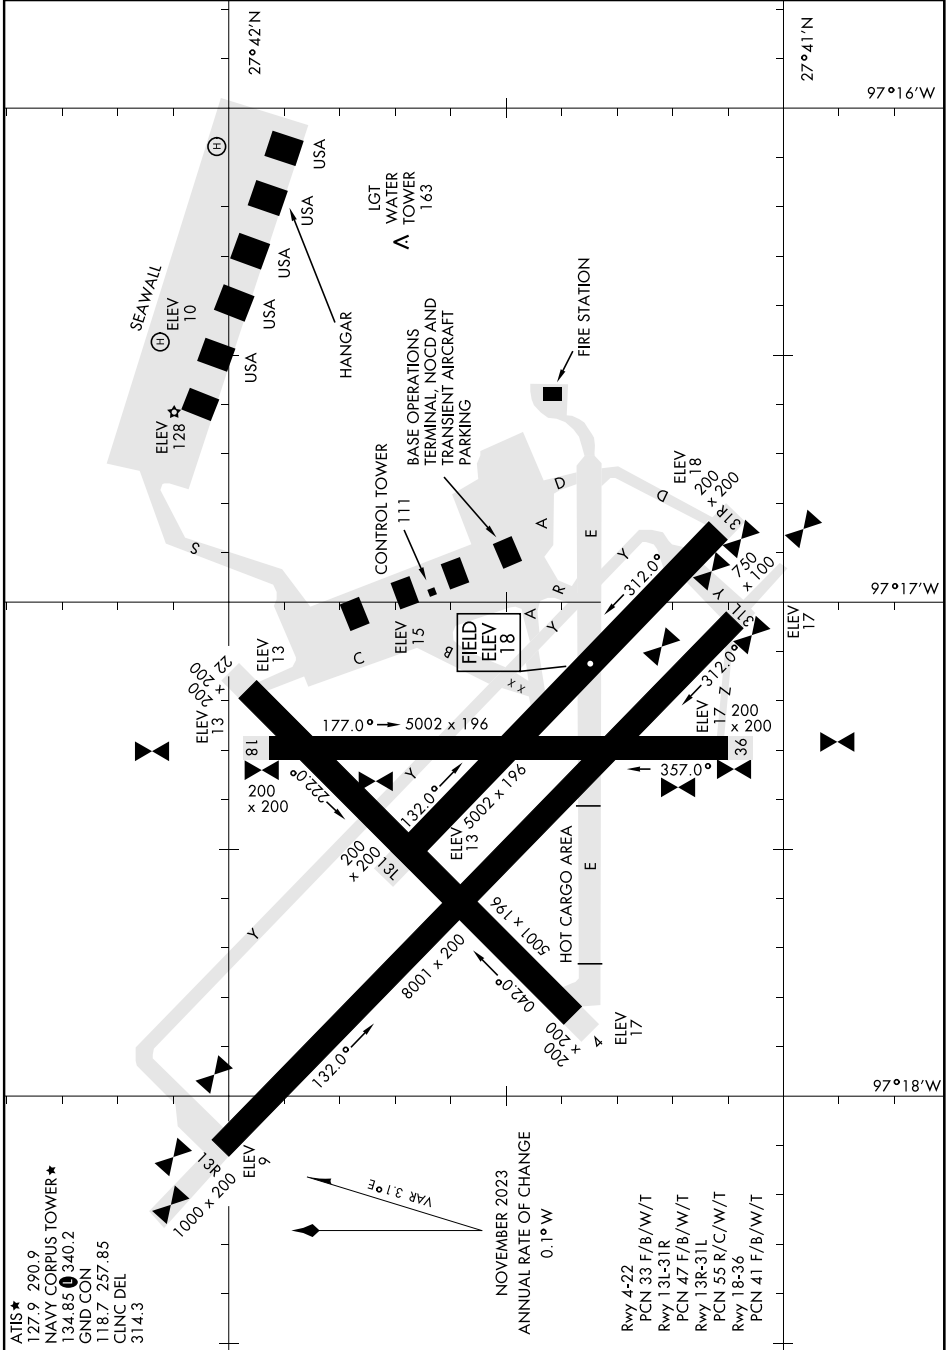

# AIRPORT DIAGRAM

[USN]

CORPUS CHRISTI NAS (TRUAX FLD) (KNGP)

CORPUS CHRISTI, TEXAS

SC-3, 11 JUL 2024 to 08 AUG 2024

SC-3, 11 JUL 2024 to 08 AUG 2024

# AIRPORT DIAGRAM

CORPUS CHRISTI, TEXAS

CORPUS CHRISTI NAS (TRUAX FLD) (KNGP)

ATIS\*  
 127.9 290.9  
 NAVY CORPUS TOWER\*  
 134.85 340.2  
 GND CON  
 118.7 257.85  
 CINC DEL  
 314.3

VAR 3.1° E

NOVEMBER 2023  
 ANNUAL RATE OF CHANGE  
 0.1° W

Rwy 4-22  
 PCN 33 F/B/W/T  
 Rwy 13L-31R  
 PCN 47 F/B/W/T  
 Rwy 13R-31L  
 PCN 55 R/C/W/T  
 Rwy 18-36  
 PCN 41 F/B/W/T