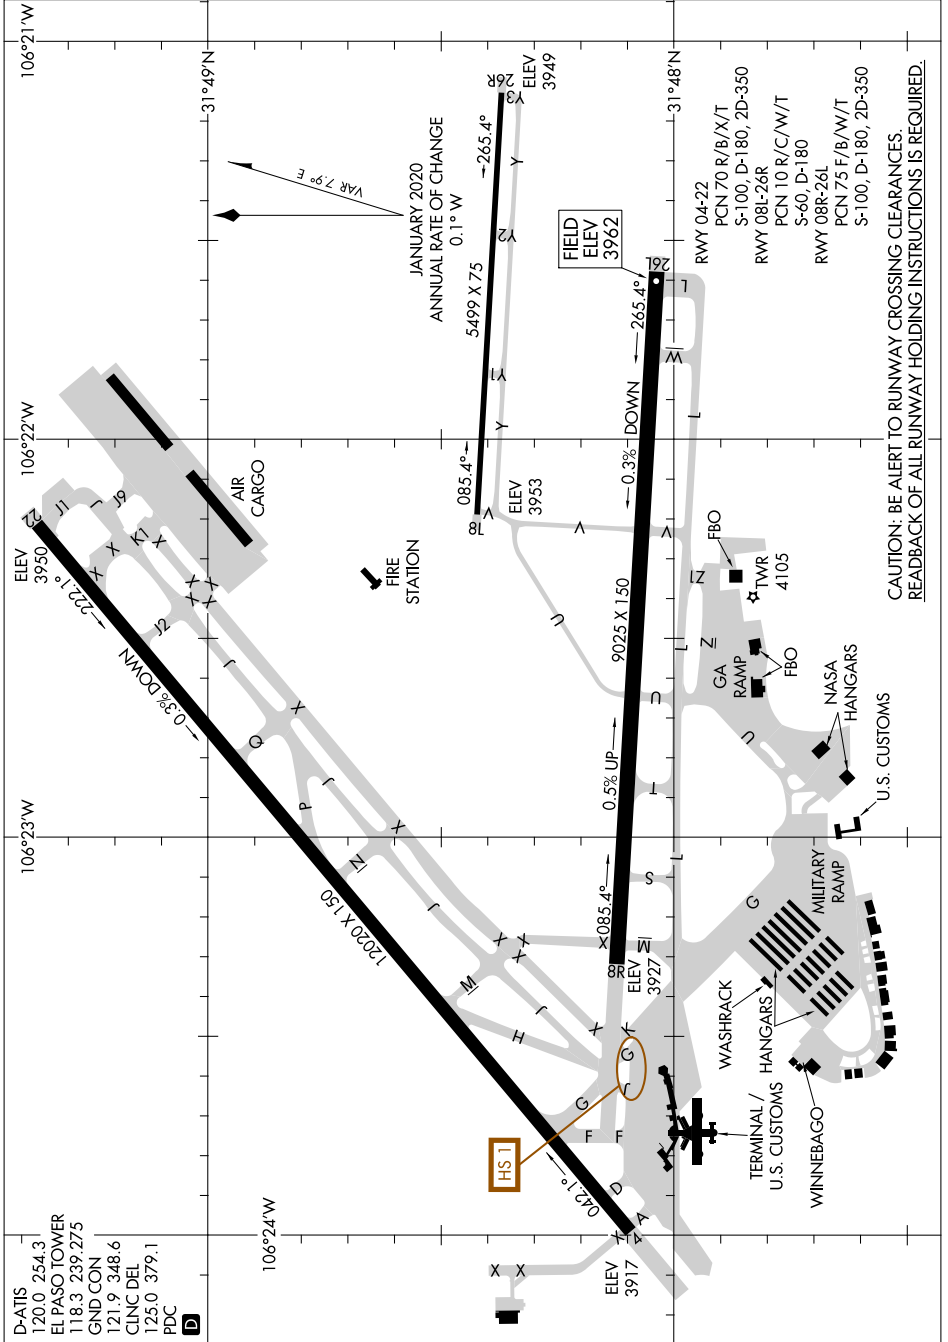

# AIRPORT DIAGRAM

AL-134 (FAA)

EL PASO INTL (ELP)  
EL PASO, TEXAS

SC-3, 11 JUL 2024 to 08 AUG 2024

CAUTION: BE ALERT TO RUNWAY CROSSING CLEARANCES.  
READBACK OF ALL RUNWAY HOLDING INSTRUCTIONS IS REQUIRED.

SC-3, 11 JUL 2024 to 08 AUG 2024