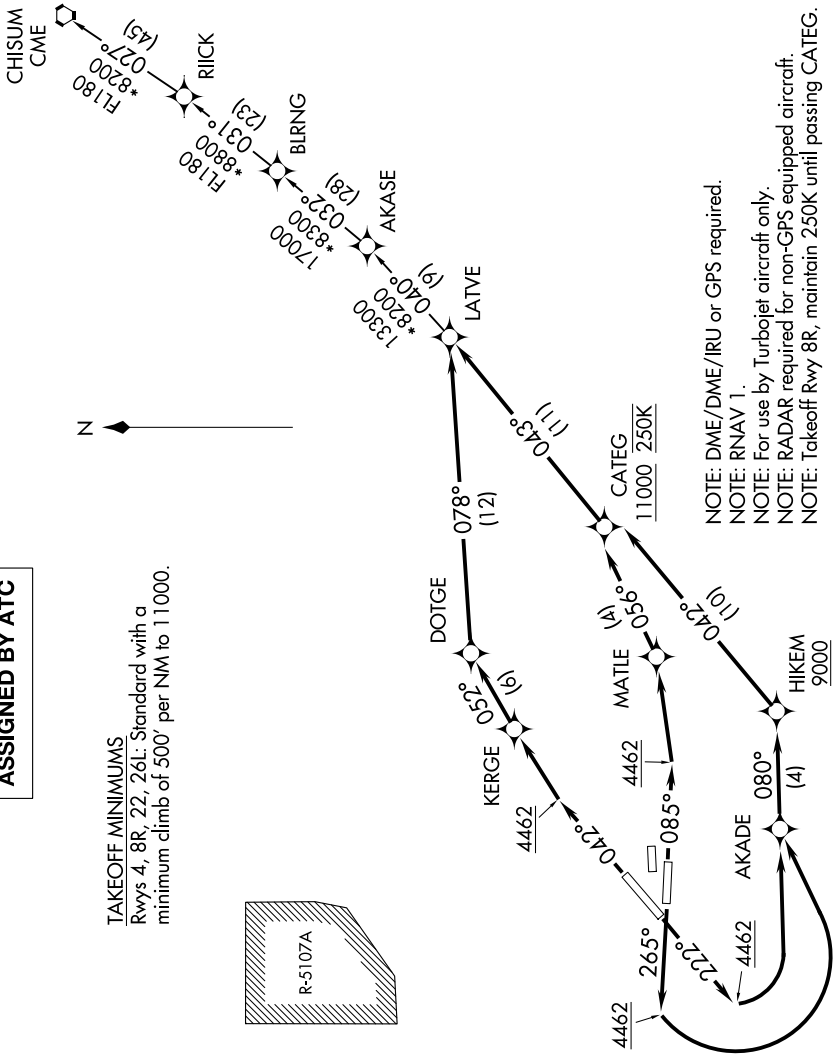

LATVE THREE DEPARTURE (RNAV)

SC-3, 11 JUL 2024 to 08 AUG 2024

TOP ALTITUDE: ASSIGNED BY ATC

TAKEOFF MINIMUMS
Rwys 4, 8R, 22, 26L: Standard with a
minimum climb of 500' per NM to 11000.

NOTE: DME/DME/IRU or GPS required.
NOTE: RNAV 1.
NOTE: For use by Turbojet aircraft only.
NOTE: RADAR required for non-GPS equipped aircraft.
NOTE: Takeoff Rwy 8R, maintain 250K until passing CATEG.

NOTE: Chart not to scale.

(NARRATIVE ON FOLLOWING PAGE)

SC-3, 11 JUL 2024 to 08 AUG 2024