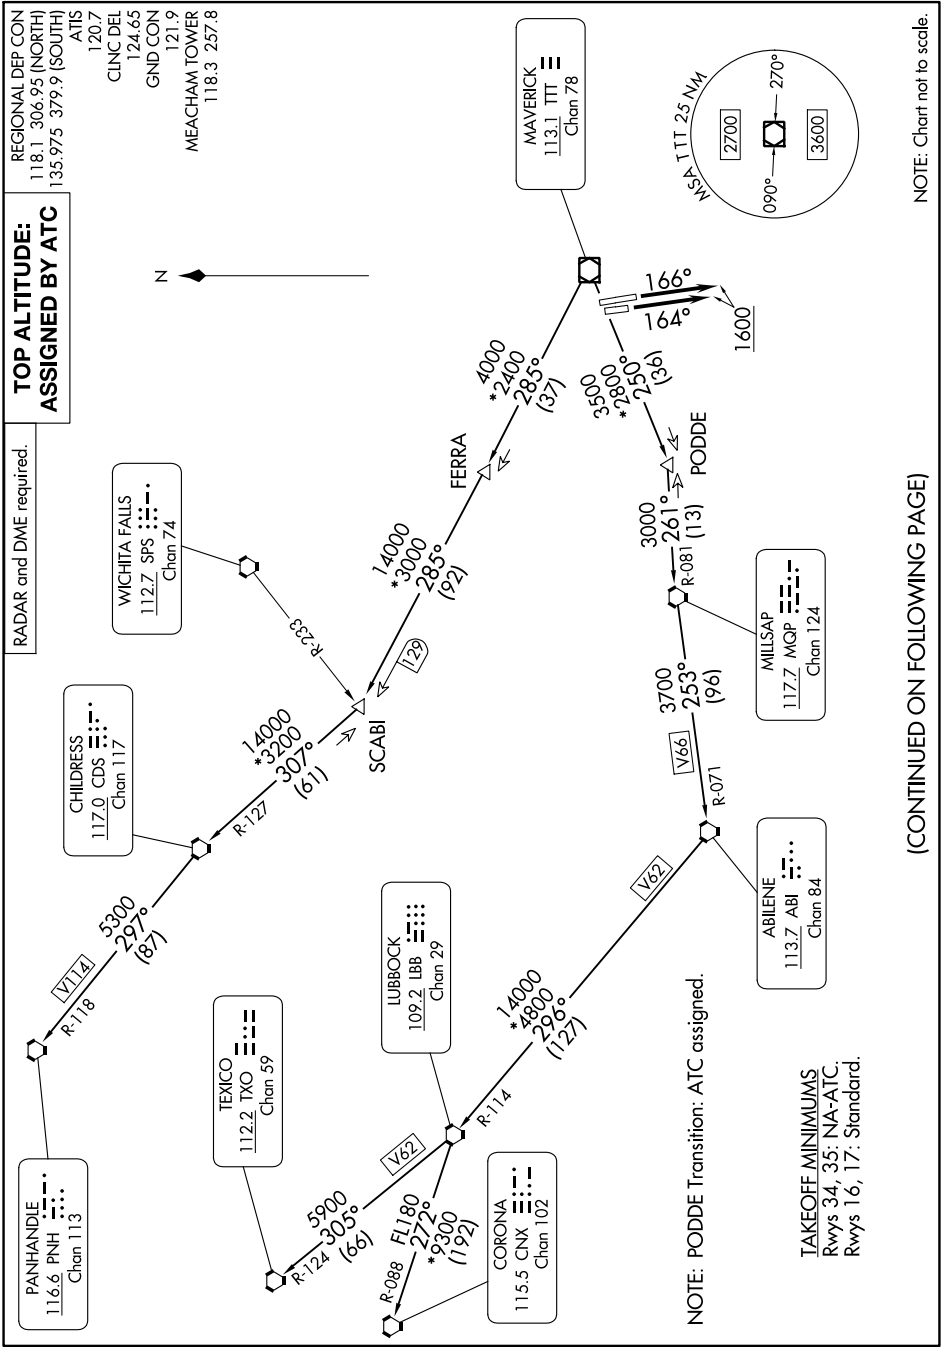

WORTH ONE DEPARTURE

SC-2, 11 JUL 2024 to 08 AUG 2024

**TOP ALTITUDE:
ASSIGNED BY ATC**

RADAR and DME required.

(CONTINUED ON FOLLOWING PAGE)

WORTH ONE DEPARTURE

SC-2, 11 JUL 2024 to 08 AUG 2024