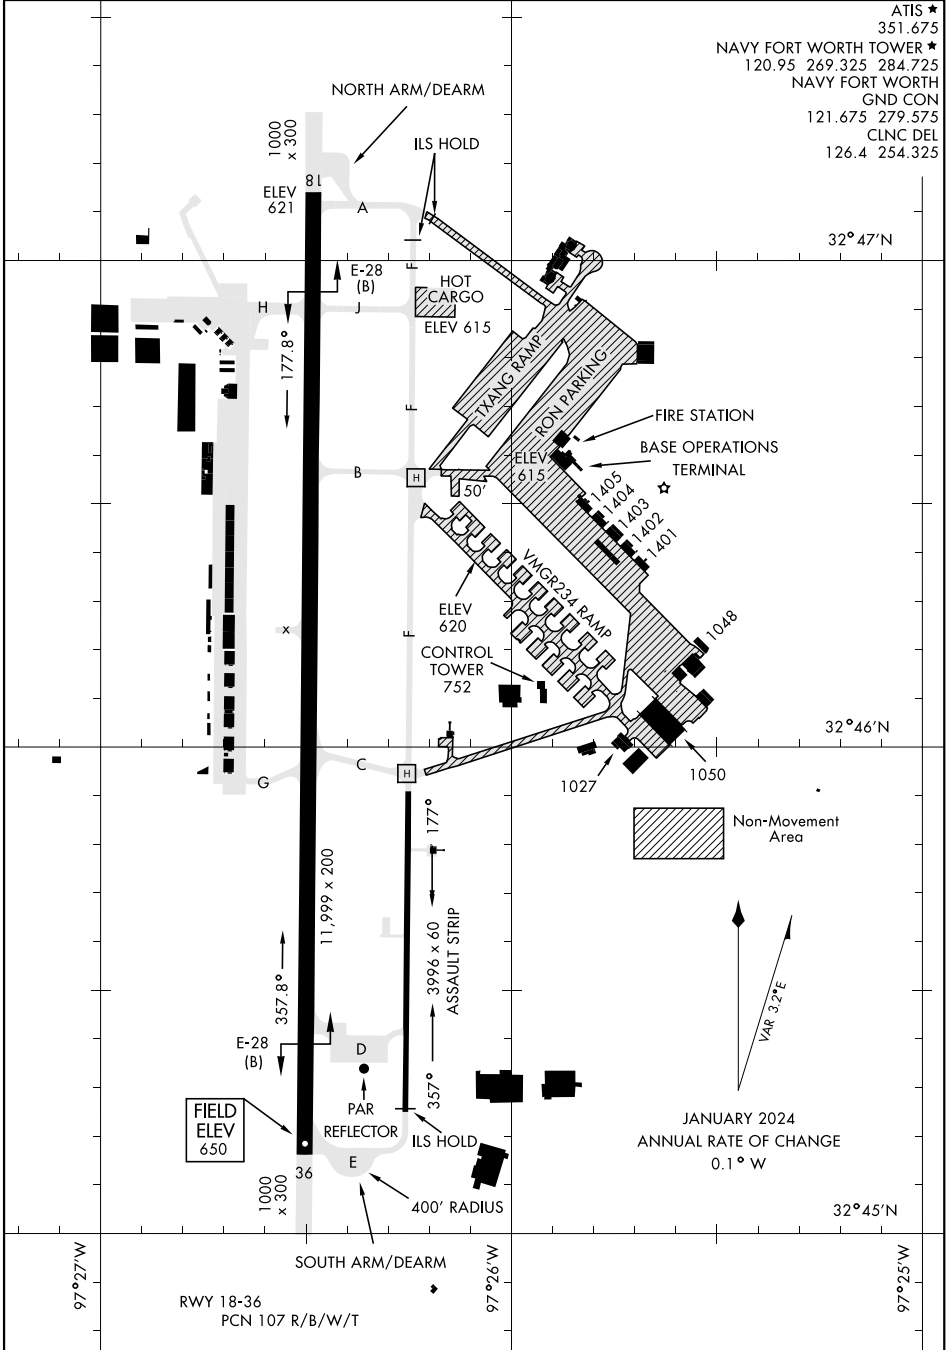

AIRPORT DIAGRAM

FORT WORTH NAS JRB (CARSWELL FLD) (KNFW)

FORT WORTH, TEXAS

[USN]

SC-2, 11 JUL 2024 to 08 AUG 2024

SC-2, 11 JUL 2024 to 08 AUG 2024

AIRPORT DIAGRAM

FORT WORTH, TEXAS

FORT WORTH NAS JRB (CARSWELL FLD) (KNFW)