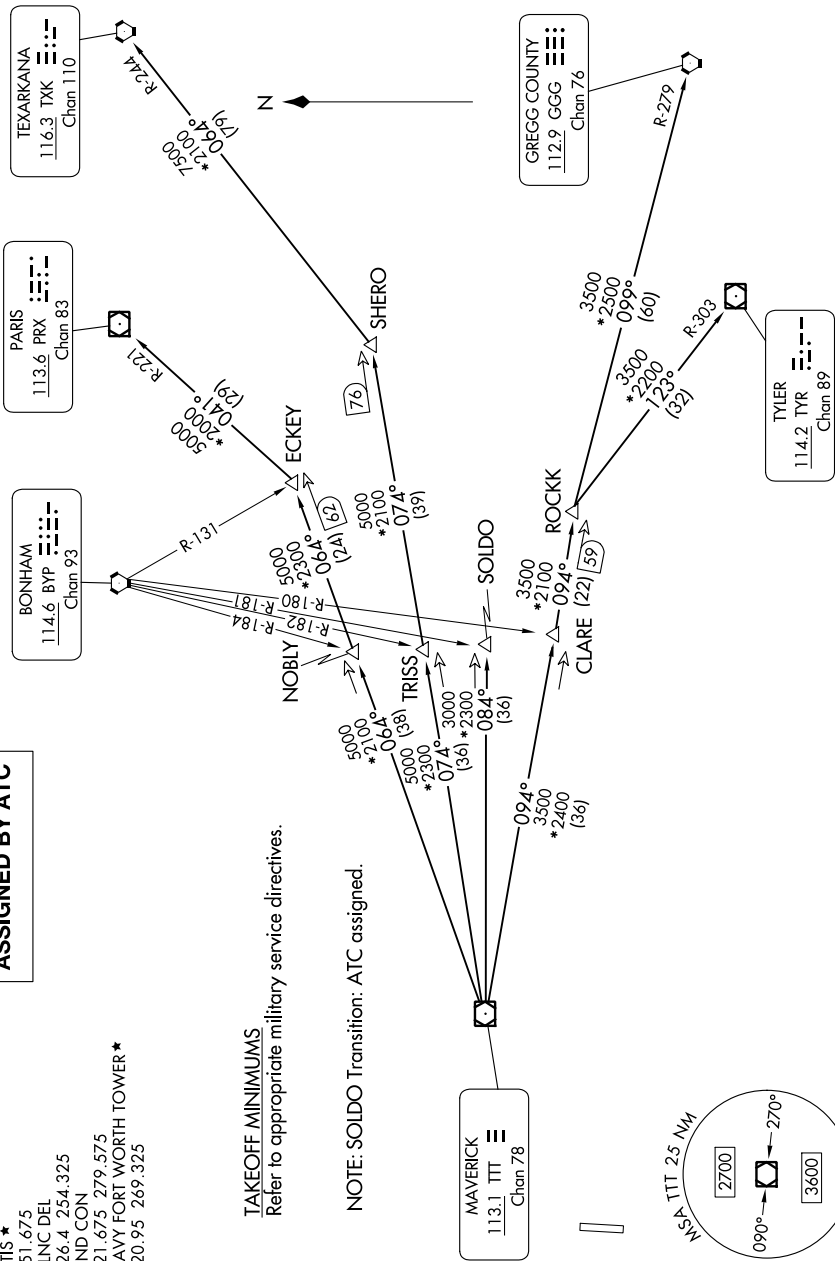

GARLAND FIVE DEPARTURE

AL-160 (FAA)

FORT WORTH, TEXAS

SC-2, 11 JUL 2024 to 08 AUG 2024

TOP ALTITUDE: ASSIGNED BY ATC

REGIONAL DEP CON
125.8 257.95
ATIS *
351.675
CLNC DEL
126.4 254.325
GND CON
121.675 279.575
NAVY FORT WORTH TOWER*
120.95 269.325

TAKEOFF MINIMUMS
Refer to appropriate military service directives.

NOTE: SOLDLO Transition: ATC assigned.

RADAR and DME required.

(CONTINUED ON FOLLOWING PAGE)

SC-2, 11 JUL 2024 to 08 AUG 2024

NOTE: Chart not to scale.