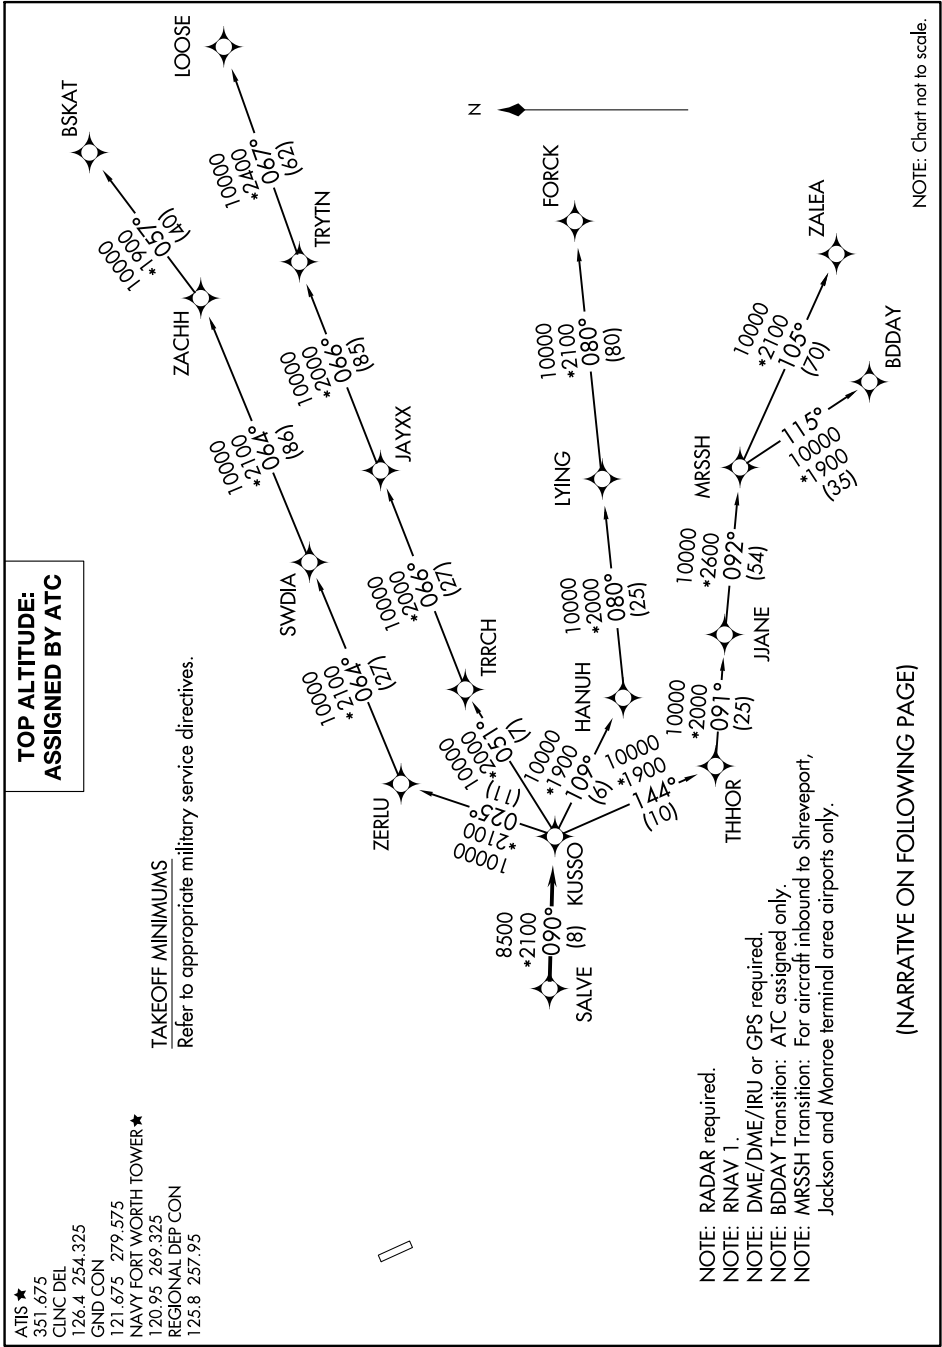

KUSSO ONE DEPARTURE (RNAV)

FORT WORTH, TEXAS

SC-2, 11 JUL 2024 to 08 AUG 2024

TOP ALTITUDE: ASSIGNED BY ATC

TAKEOFF MINIMUMS

Refer to appropriate military service directives.

NOTE: Chart not to scale.

(NARRATIVE ON FOLLOWING PAGE)

SC-2, 11 JUL 2024 to 08 AUG 2024