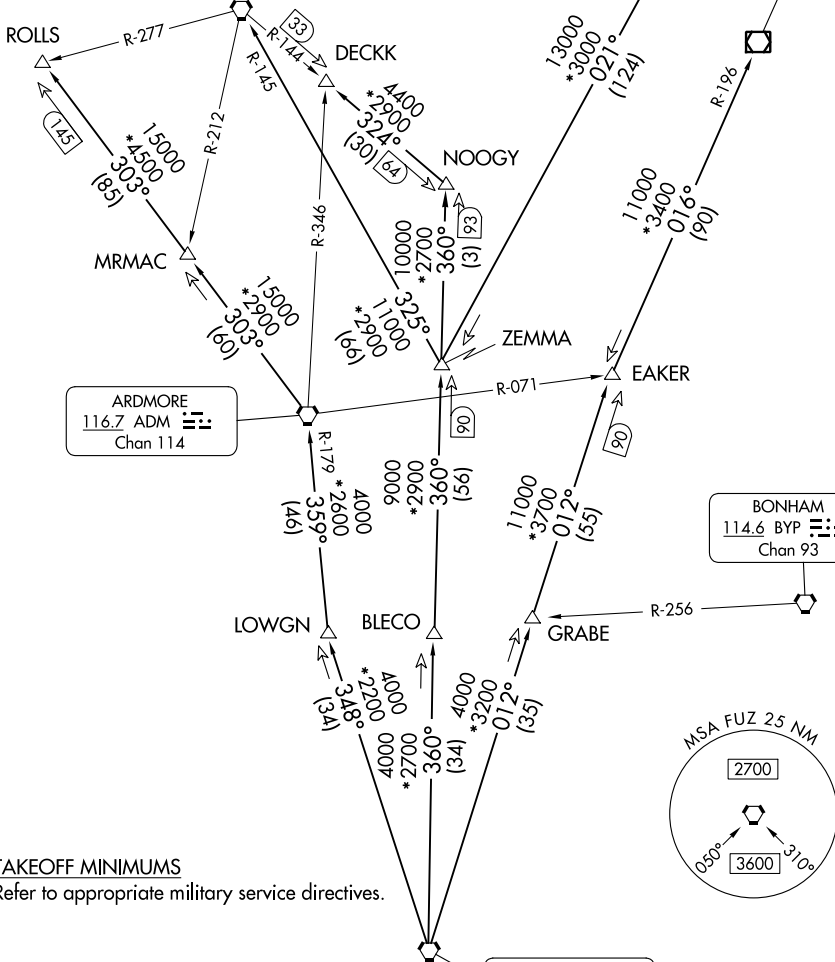

TEXOMA FIVE DEPARTURE

AL-160 (FAA)

FORT WORTH NAS JRB (CARSWELL FLD) (NF'W)

FORT WORTH, TEXAS

REGIONAL DEP CON
 125.8 257.95
 ATIS ★
 351.675
 CLNC DEL
 126.4 254.325
 GND CON
 121.675 279.575
 NAVY FORT WORTH TOWER ★
 120.95 269.325

**TOP ALTITUDE:
 ASSIGNED BY ATC**

TULSA
 114.4 TUL :...:
 Chan 91

RADAR and DME required.

WILL ROGERS
 114.1 IRW :...:
 Chan 88

OKMULGEE
 114.9 OKM :...:
 Chan 96

ARDMORE
 116.7 ADM :...:
 Chan 114

BONHAM
 114.6 BYP :...:
 Chan 93

RANGER
 115.7 FUZ :...:
 Chan 104

TAKEOFF MINIMUMS
 Refer to appropriate military service directives.

NOTE: Chart not to scale.

(CONTINUED ON FOLLOWING PAGE)

SC-2, 11 JUL 2024 to 08 AUG 2024

SC-2, 11 JUL 2024 to 08 AUG 2024