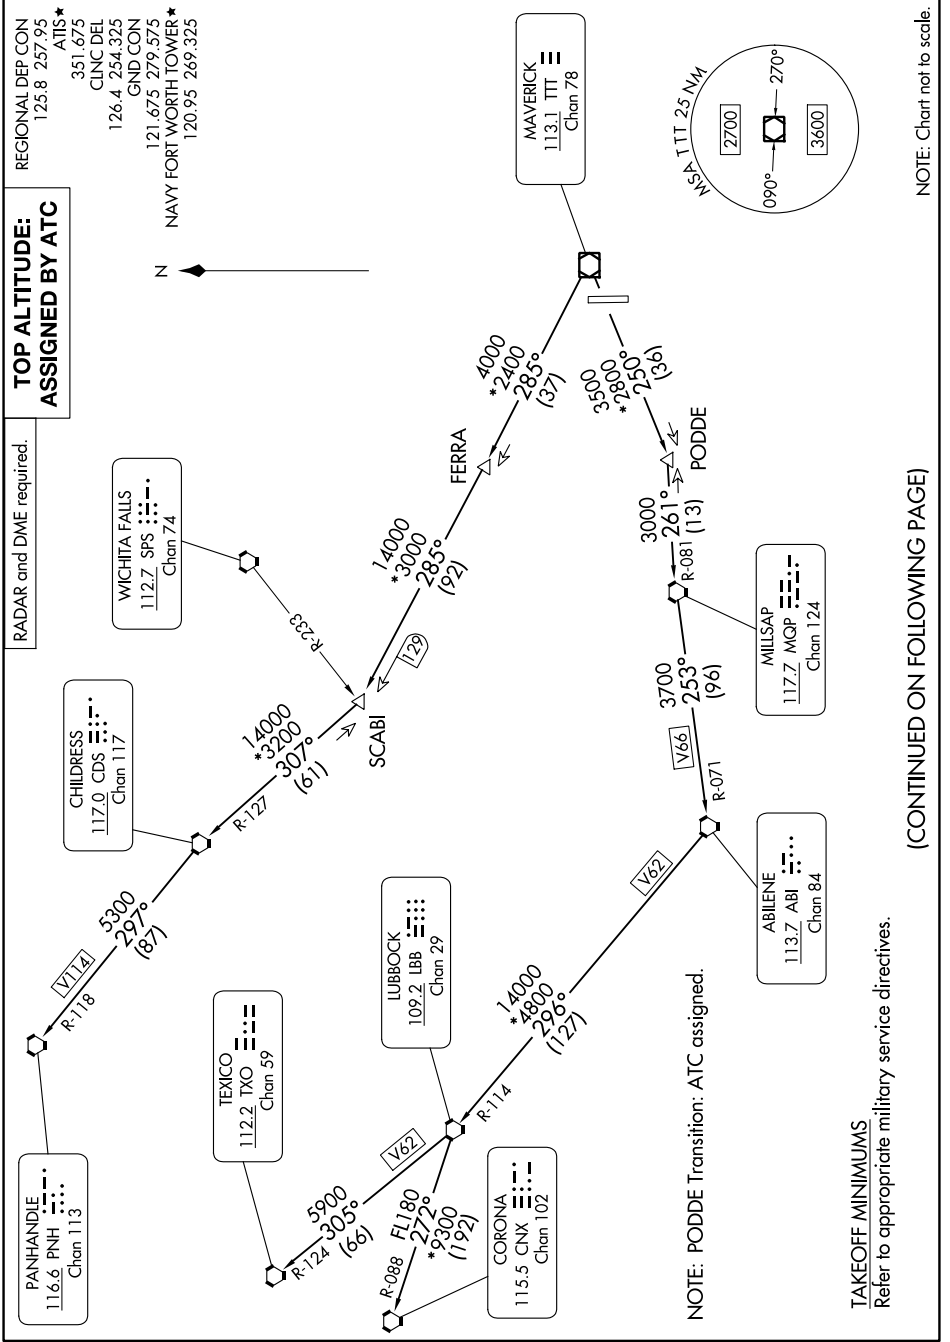

WORTH ONE DEPARTURE

SC-2, 11 JUL 2024 to 08 AUG 2024

(CONTINUED ON FOLLOWING PAGE)

SC-2, 11 JUL 2024 to 08 AUG 2024