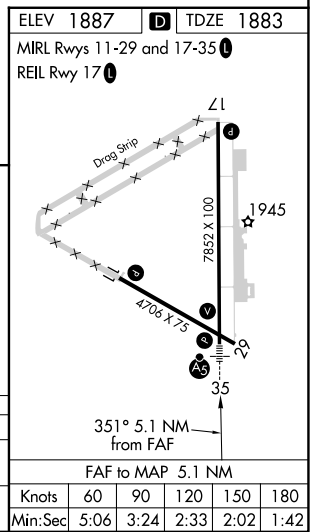

NDB RWY 35

GREAT BEND MUNI (GBD)

LOM GB 419	APP CRS 351°	Rwy Idg 7852	TDZE 1883
		Apt Elev 1887	

		MISSED APPROACH: Climbing left turn to 3500 direct BABS Y LOM and hold.

AWOS-3PT 119.275	KANSAS CITY CENTER 118.8 322.425	UNICOM 122.8 (CTAF)
----------------------------	--	-------------------------------

CATEGORY	A	B	C	D
S-35	2340-3/4 457 (500-3/4)			2340-1 1/4 457 (500-1 1/4)
CIRCLING	2340-1	453 (500-1)	2520-1 3/4 633 (700-1 3/4)	2640-2 1/2 753 (800-2 1/2)

NC-2, 11 JUL 2024 to 08 AUG 2024

NC-2, 11 JUL 2024 to 08 AUG 2024