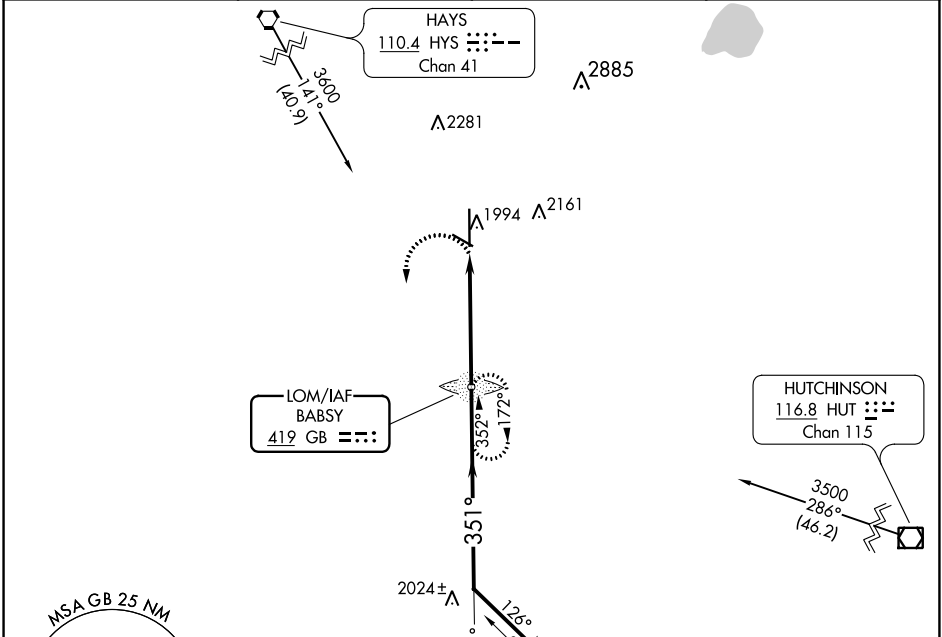

NDB RWY 35

GREAT BEND MUNI (GBD)

LOM GB 419	APP CRS 351°	Rwy Idg 7852	TDZE 1883
		Apt Elev 1887	

		MISSED APPROACH: Climbing left turn to 3500 direct BABS Y LOM and hold.

AWOS-3PT 119.275	KANSAS CITY CENTER 118.8 322.425	UNICOM 122.8 (CTAF)
----------------------------	--	-------------------------------

CATEGORY	A	B	C	D
S-35	2340-3/4 457 (500-3/4)			2340-1 1/4 457 (500-1 1/4)
CIRCLING	2340-1	453 (500-1)	2520-1 3/4 633 (700-1 3/4)	2640-2 1/2 753 (800-2 1/2)

NC-2, 11 JUL 2024 to 08 AUG 2024

NC-2, 11 JUL 2024 to 08 AUG 2024