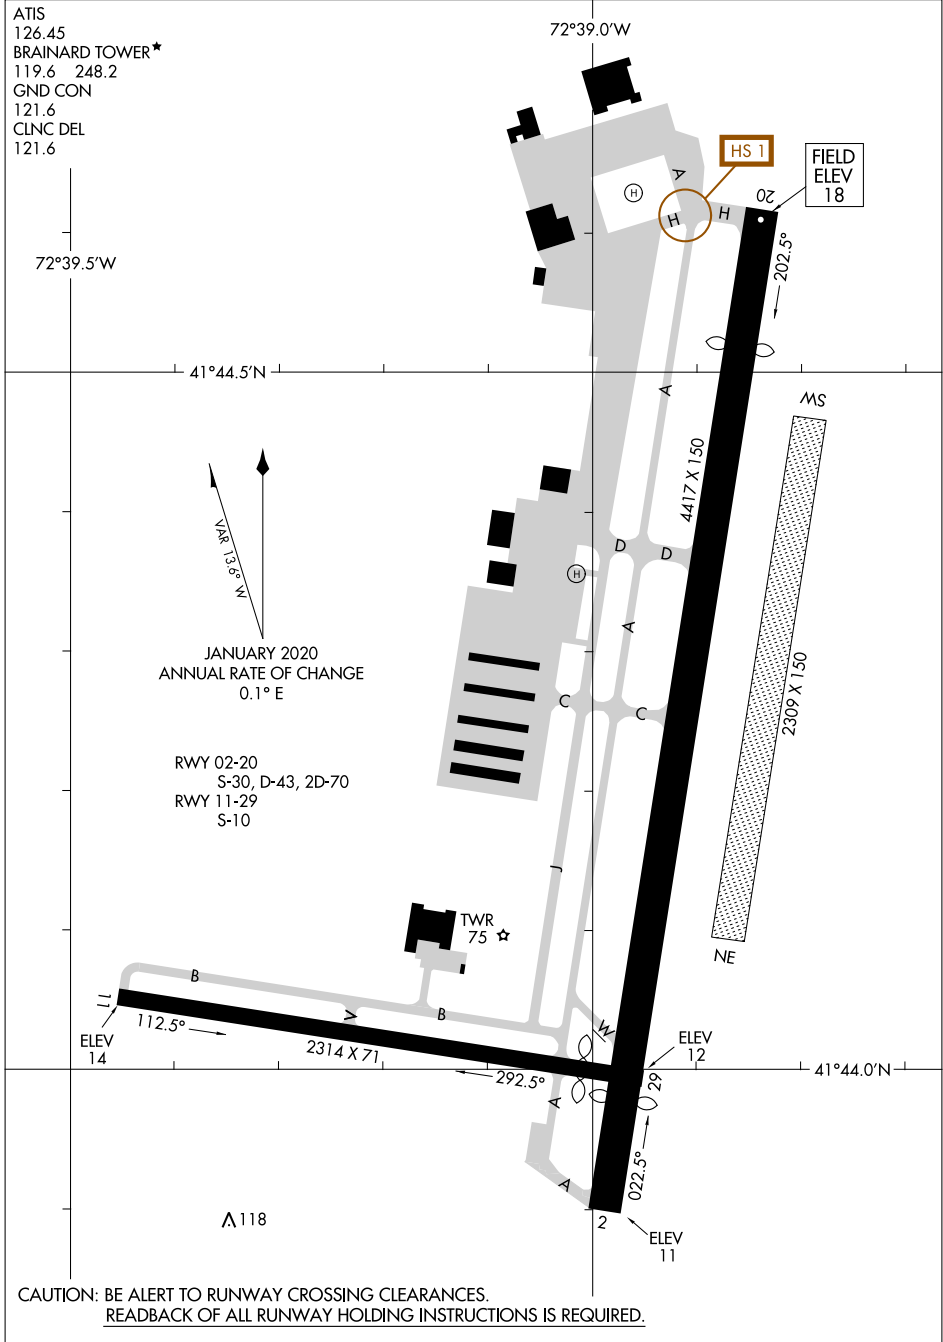

23166

# AIRPORT DIAGRAM

AL-189 (FAA)

HARTFORD-BRAINARD (HFD)  
HARTFORD, CONNECTICUT

ATIS  
126.45  
BRAINARD TOWER\*  
119.6 248.2  
GND CON  
121.6  
CLNC DEL  
121.6

NE-1, 11 JUL 2024 to 08 AUG 2024

NE-1, 11 JUL 2024 to 08 AUG 2024

CAUTION: BE ALERT TO RUNWAY CROSSING CLEARANCES.  
READEBACK OF ALL RUNWAY HOLDING INSTRUCTIONS IS REQUIRED.