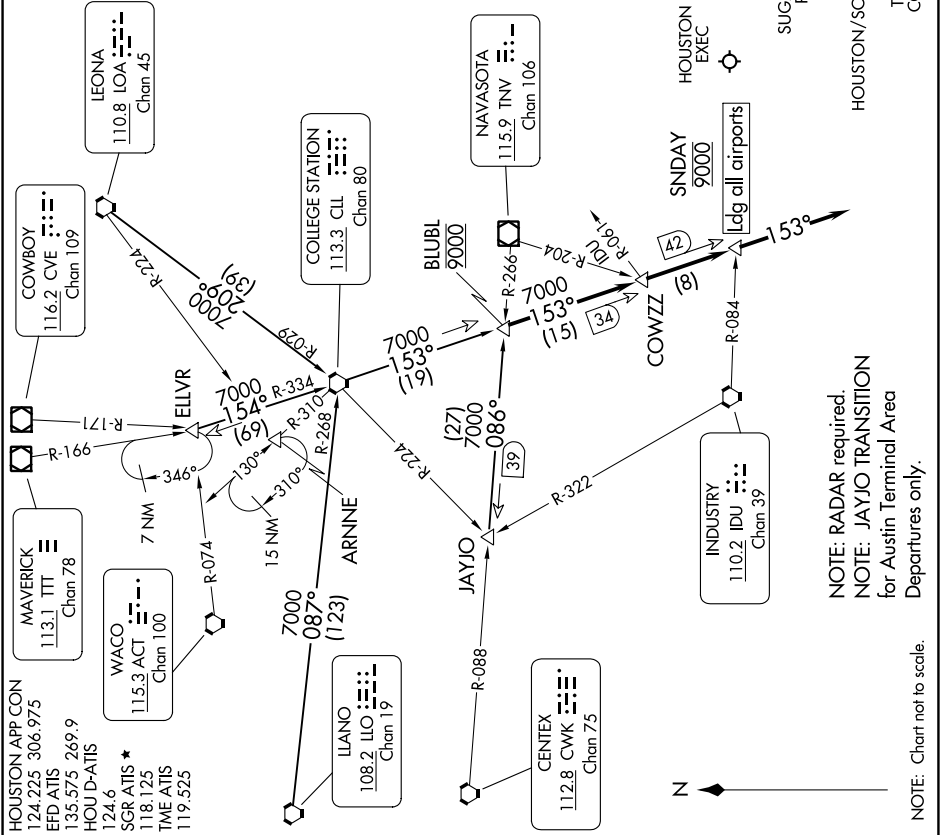

BLUBELL FOUR ARRIVAL

HOUSTON, TEXAS

SC-5, 11 JUL 2024 to 08 AUG 2024

ARRIVAL ROUTE DESCRIPTION

COLLEGE STATION TRANSITION (CLL.BLUBL4):
From over CLL VORTAC on CLL R-153 to BLUBL. Thence . . . .

ELLVR TRANSITION (ELLYR.BLUBL4): From over ELLVR on CLL R-334 to CLL VORTAC, then on CLL R-153 to BLUBL. Thence . . . .

JAYJO TRANSITION (JAYJO.BLUBL4): From over JAYJO on TNV R-266 to BLUBL. Thence . . . .

LEONA TRANSITION (LOA.BLUBL4): From over LOA VORTAC on LOA R-209 and CLL R-029 to CLL VORTAC, then on CLL R-153 to BLUBL. Thence . . . .

LLANO TRANSITION (LLO.BLUBL4): From over LLO VORTAC on LLO R-087 and CLL R-268 to CLL VORTAC, then on CLL R-153 to BLUBL. Thence . . . .

. . . . From over BLUBL on CLL R-153 to cross SNDAY at 9000, from SNDAY fly heading 153°. Expect vectors to final approach course at or prior to SNDAY.

NOTE: Chart not to scale.

NOTE: RADAR required
NOTE: JAYJO TRANSITION
for Austin Terminal Area
Departures only.

SC-5, 11 JUL 2024 to 08 AUG 2024

BLUBELL FOUR ARRIVAL

HOUSTON, TEXAS