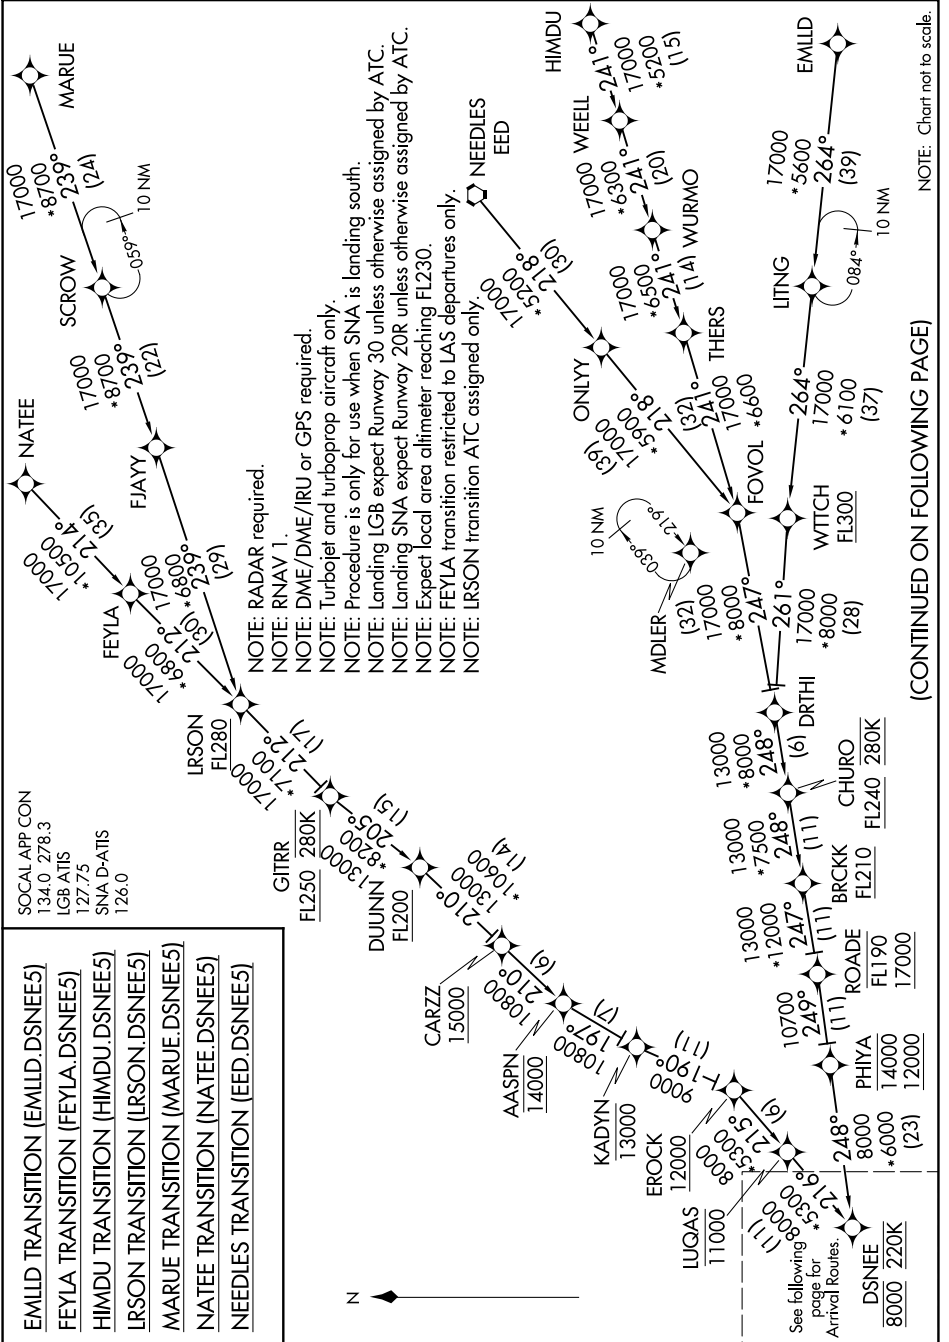

DSNEE FIVE ARRIVAL (RNAV) Transition Routes

LONG BEACH, CALIFORNIA

SW-3, 11 JUL 2024 to 08 AUG 2024

(CONTINUED ON FOLLOWING PAGE)

SW-3, 11 JUL 2024 to 08 AUG 2024

DSNEE FIVE ARRIVAL (RNAV) Transition Routes

LONG BEACH, CALIFORNIA