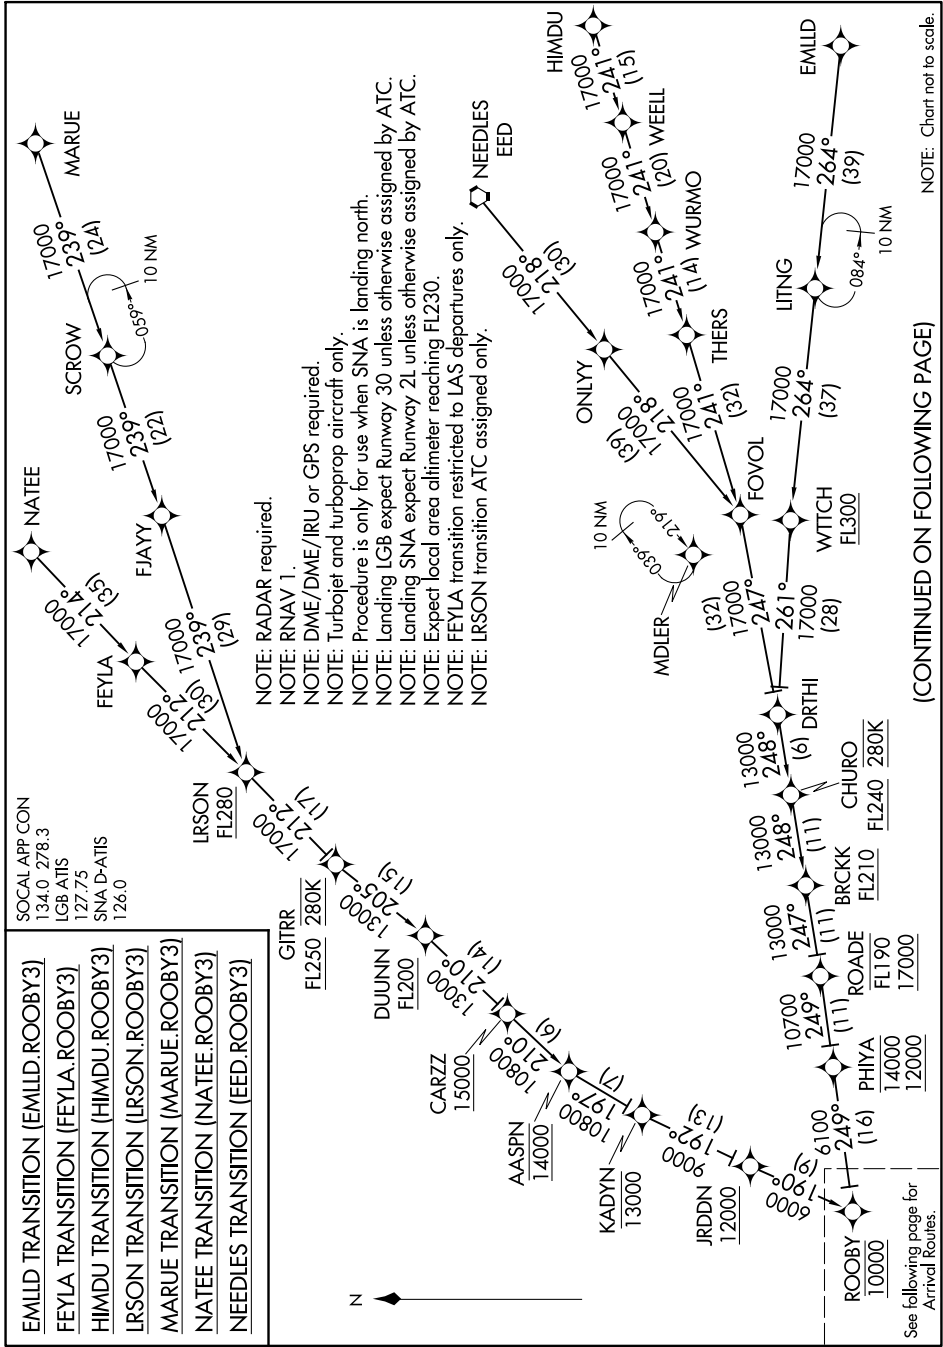

ROOBY THREE ARRIVAL (RNAV) Transition Routes

SW-3, 11 JUL 2024 to 08 AUG 2024

NOTE: Chart not to scale.

(CONTINUED ON FOLLOWING PAGE)

SW-3, 11 JUL 2024 to 08 AUG 2024