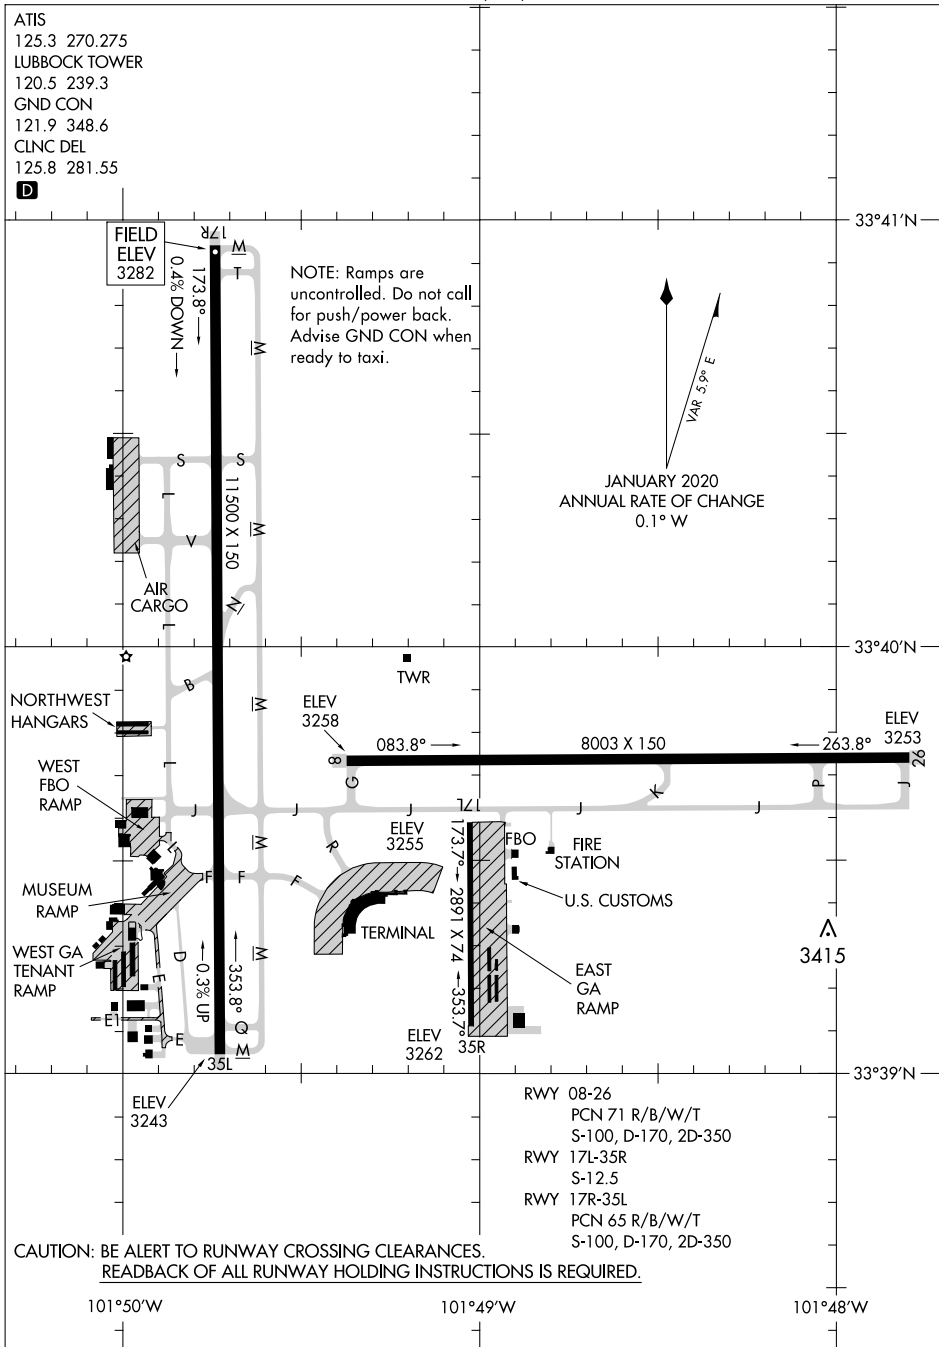

AIRPORT DIAGRAM

LUBBOCK PRESTON SMITH INTL (LBB)

AL-241 (FAA)

LUBBOCK, TEXAS

ATIS
125.3 270.275
LUBBOCK TOWER
120.5 239.3
GND CON
121.9 348.6
CLNC DEL
125.8 281.55

D

SC-2, 11 JUL 2024 to 08 AUG 2024

SC-2, 11 JUL 2024 to 08 AUG 2024

AIRPORT DIAGRAM

LUBBOCK, TEXAS
LUBBOCK PRESTON SMITH INTL (LBB)