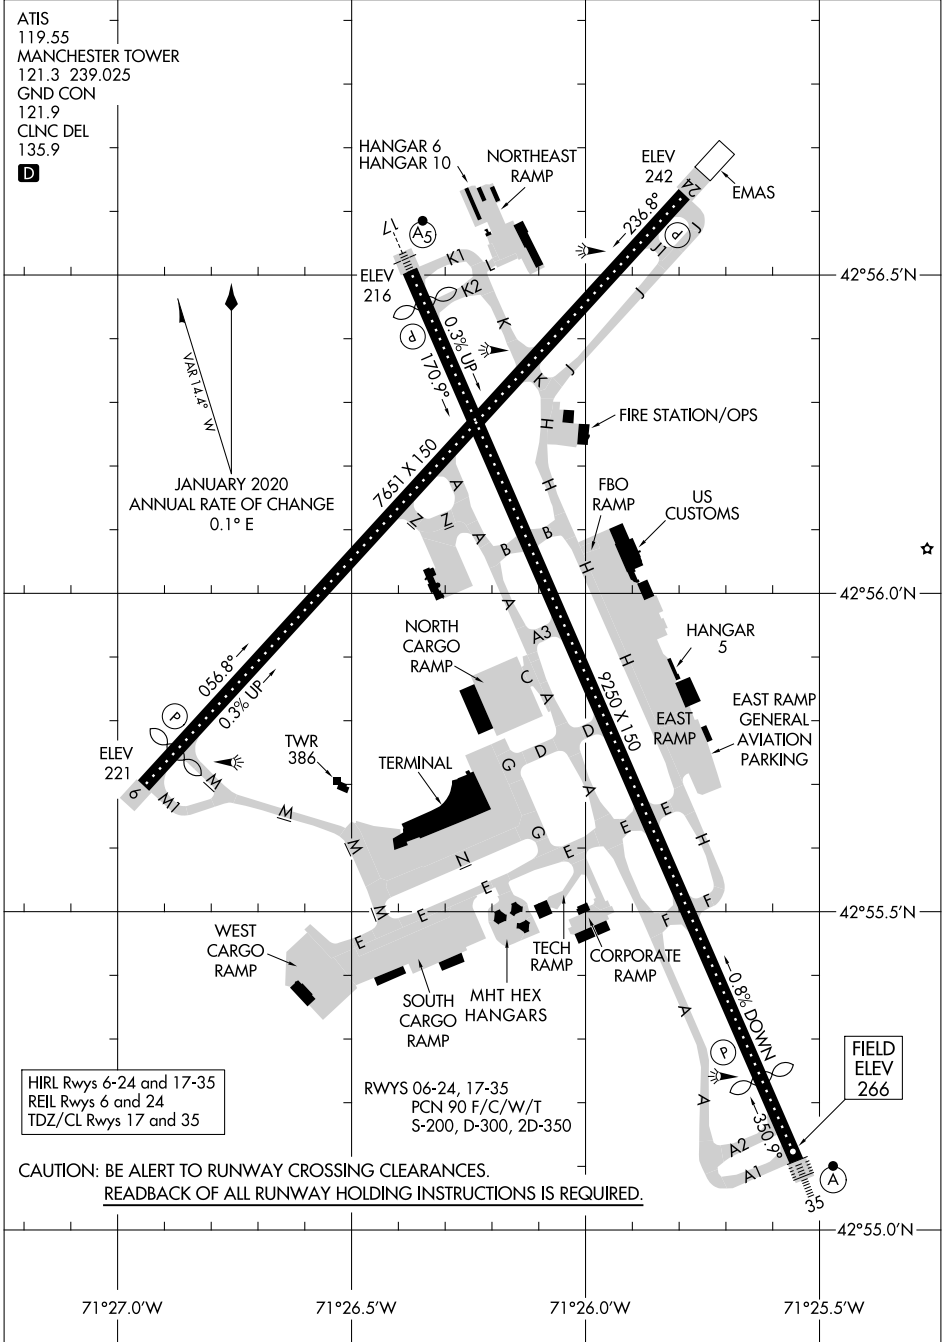

24025

AIRPORT DIAGRAM

AL-246 (FAA)

MANCHESTER BOSTON RGNL (MHT)
MANCHESTER, NEW HAMPSHIRE

ATIS
 119.55
 MANCHESTER TOWER
 121.3 239.025
 GND CON
 121.9
 CLNC DEL
 135.9
D

NE-1, 11 JUL 2024 to 08 AUG 2024

NE-1, 11 JUL 2024 to 08 AUG 2024

AIRPORT DIAGRAM

24025

MANCHESTER, NEW HAMPSHIRE
MANCHESTER BOSTON RGNL (MHT)

71°27.0'W

71°26.5'W

71°26.0'W

71°25.5'W

42°55.0'N

42°55.5'N

42°56.0'N

42°56.5'N