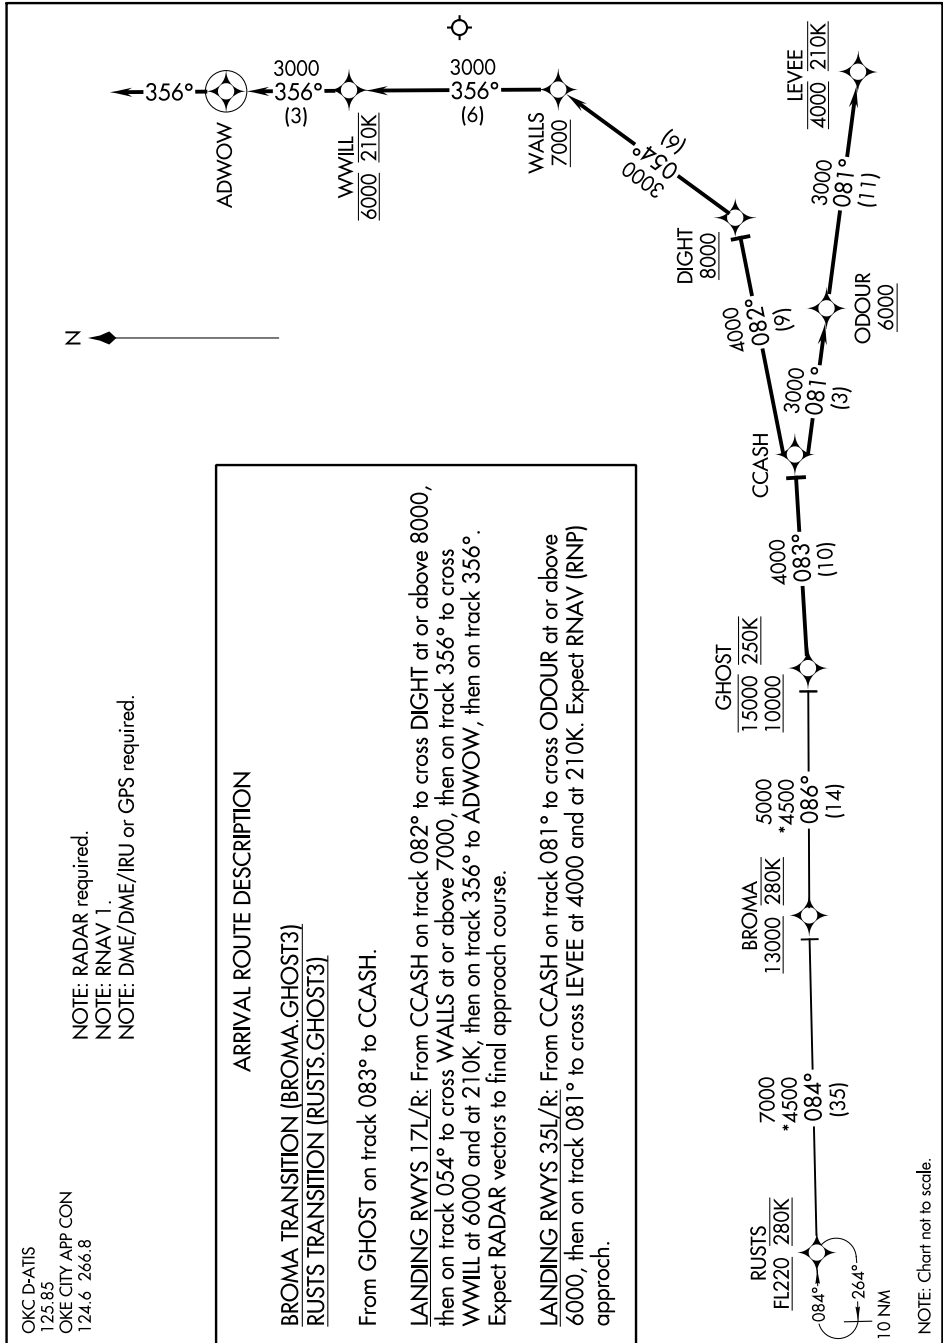

GHOST THREE ARRIVAL (RNAV)

SC-1, 11 JUL 2024 to 08 AUG 2024

OKC-D-ATIS
125.85
OKC CITY APP CON
124.6 266.8

NOTE: RADAR required.
NOTE: RNAV 1.
NOTE: DME/DME/IRU or GPS required.

ARRIVAL ROUTE DESCRIPTION

BROMA TRANSITION (BROMA.GHOST3)
RUSTS TRANSITION (RUSTS.GHOST3)

From GHOST on track 083° to CCASH.

LANDING RWYS 17L/R: From CCASH on track 082° to cross DIGHT at or above 8000, then on track 054° to cross WALLS at or above 7000, then on track 356° to cross WWILL at 6000 and at 210K, then on track 356° to ADWOW, then on track 356°. Expect RADAR vectors to final approach course.

LANDING RWYS 35L/R: From CCASH on track 081° to cross ODOUR at or above 6000, then on track 081° to cross LEVEE at 4000 and at 210K. Expect RNAV (RNP) approach.

OKLAHOMA CITY, OKLAHOMA
WILL ROGERS WORLD (OKC)

NOTE: Chart not to scale.

SC-1, 11 JUL 2024 to 08 AUG 2024