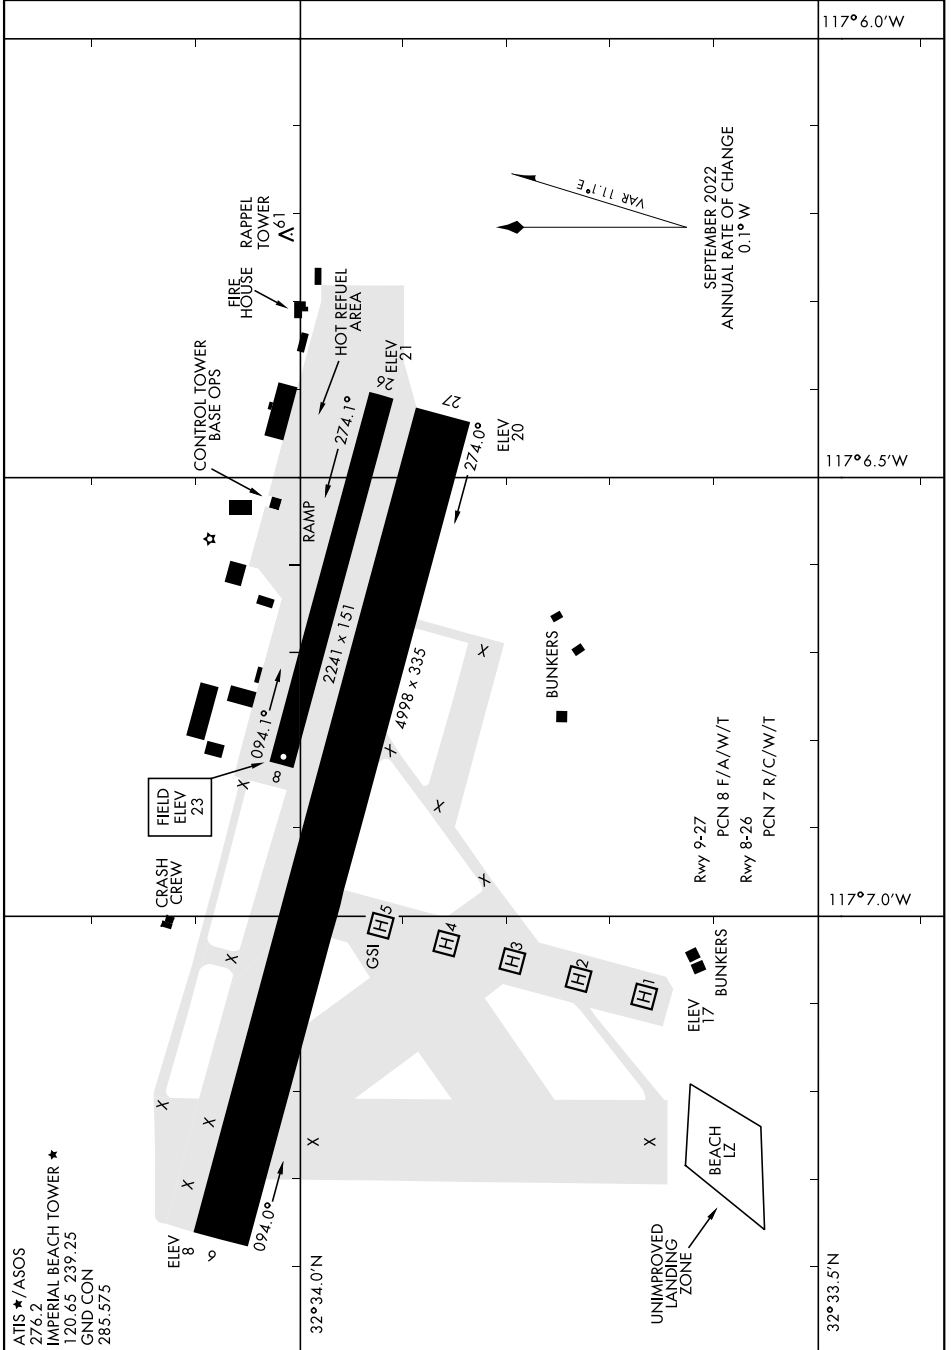

# AIRPORT DIAGRAM

AL-307 [USN]

IMPERIAL BEACH NOLF (REAM FIELD) (KNRS)

IMPERIAL BEACH, CALIFORNIA

SW-3, 11 JUL 2024 to 08 AUG 2024

SW-3, 11 JUL 2024 to 08 AUG 2024

# AIRPORT DIAGRAM

IMPERIAL BEACH, CALIFORNIA  
IMPERIAL BEACH NOLF (REAM FIELD) (KNRS)