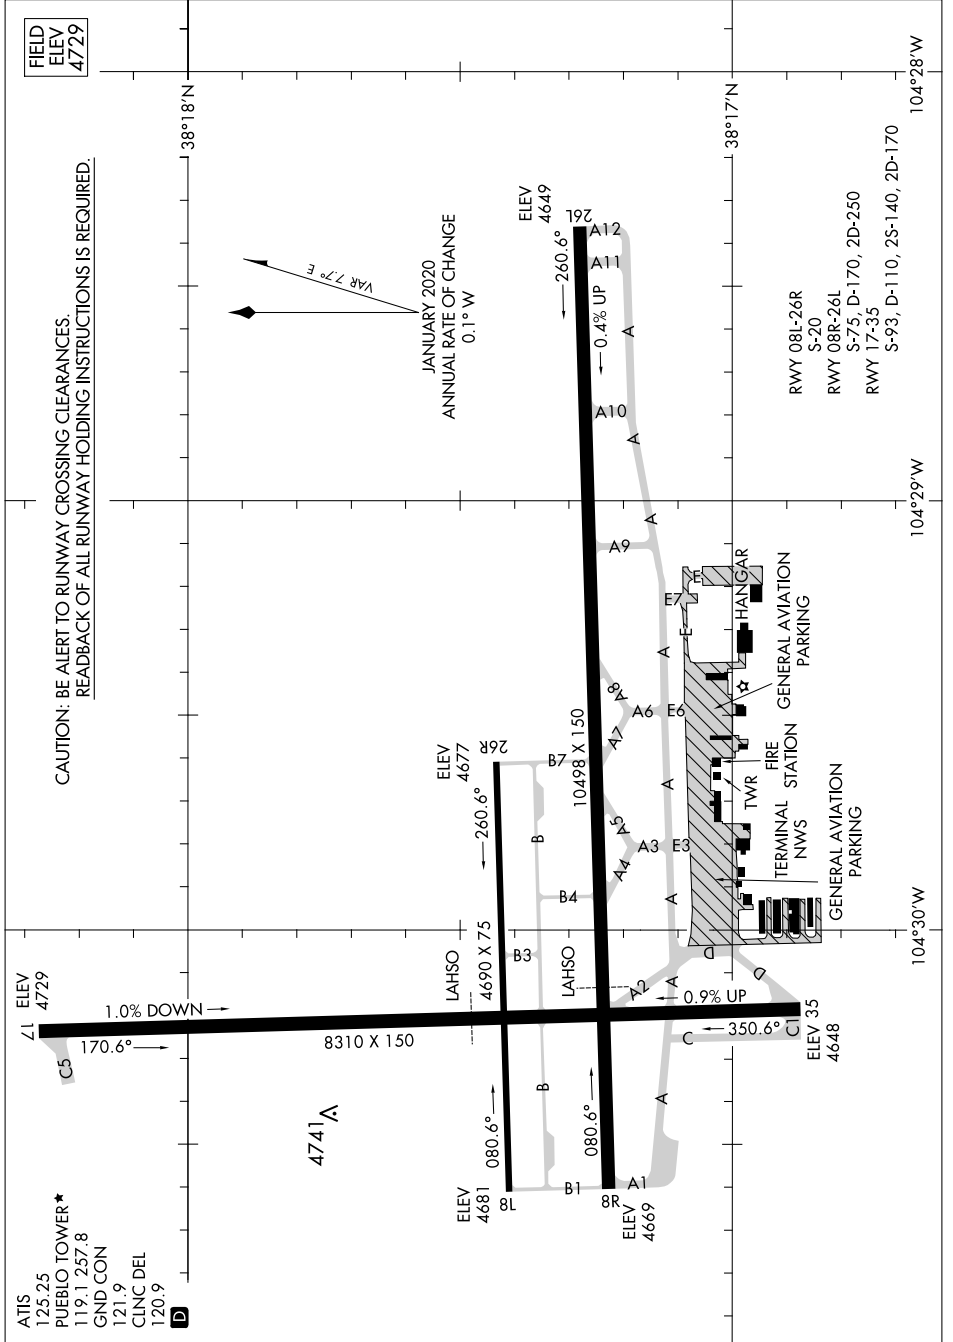

AIRPORT DIAGRAM

AL-334 (FAA)

PUEBLO MEML (PTJB)
PUEBLO, COLORADO

SW-1, 11 JUL 2024 to 08 AUG 2024

SW-1, 11 JUL 2024 to 08 AUG 2024

AIRPORT DIAGRAM

PUEBLO, COLORADO
PUEBLO MEML (PTJB)