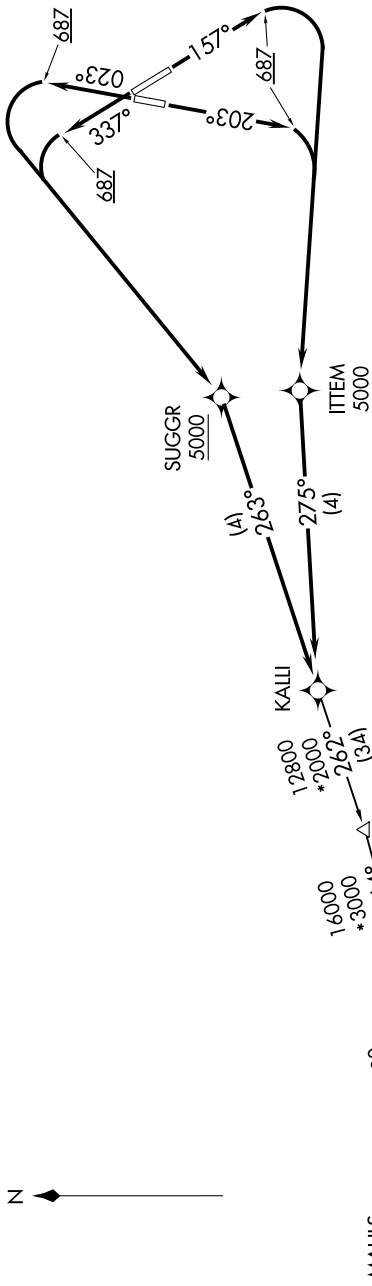

KALLI SEVEN DEPARTURE (RNAV)

TOP ALTITUDE:
5000

TAKEOFF MINIMUMS

Rwys 2, 16, 20, 34: Standard with minimum climb of 500' per NM to 687.

- ATIS 119.15 263.025
- CINC DEL 127.55 348.6
- GND CON 121.9 348.6
- RICHMOND TOWER 121.1 257.8
- POTOMAC DEP CON 126.75 307.2

MAULS

FUBILL

NOTE: DME/DME/IRU or GPS required.
 NOTE: RNAV 1.
 NOTE: RADAR required for non-GPS equipped aircraft.

NOTE: Chart not to scale.

(NARRATIVE ON FOLLOWING PAGE)