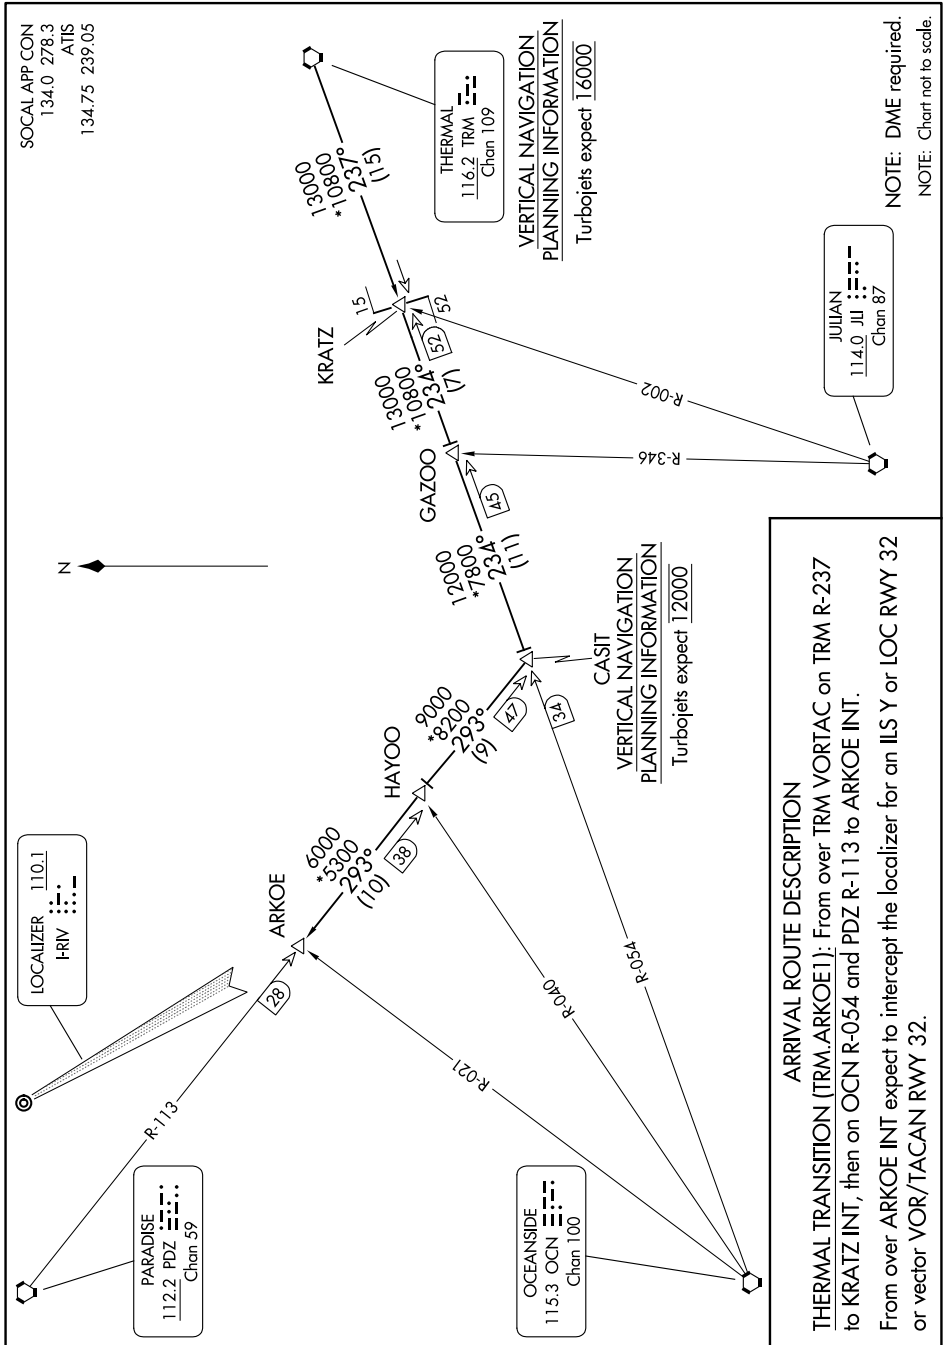

ARKOE ONE ARRIVAL

AL-348 (FAA)

MARCH ARB (KRIV)
RIVERSIDE, CALIFORNIA

SW-3, 11 JUL 2024 to 08 AUG 2024

NOTE: DME required.
NOTE: Chart not to scale.

ARKOE ONE ARRIVAL

RIVERSIDE, CALIFORNIA
MARCH ARB (KRIV)

SW-3, 11 JUL 2024 to 08 AUG 2024