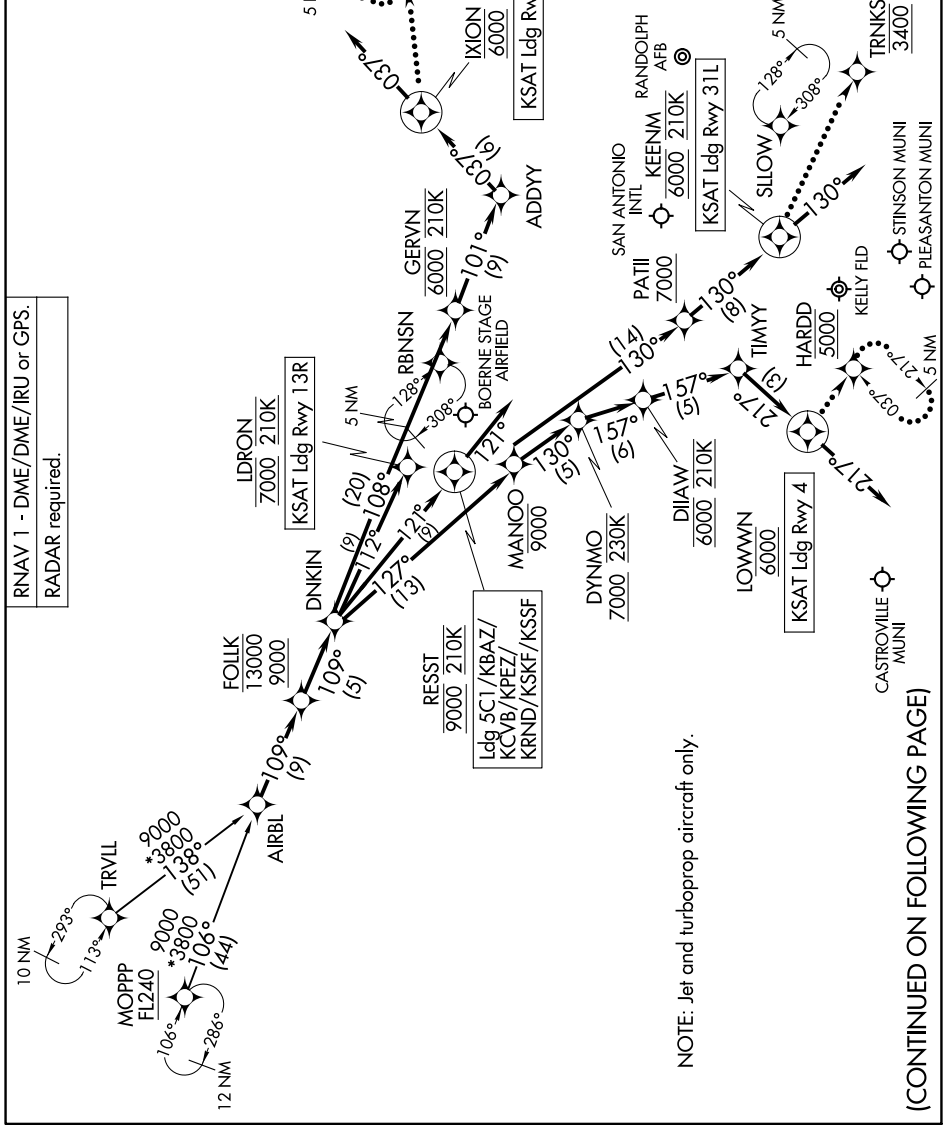

DNKIN ONE ARRIVAL (RNAV)

SAN ANTONIO, TEXAS

SAN ANTONIO APP CON
 125.1 307.0
 BAZ ATIS
 119.325
 KRND ATIS *
 290.525
 KSKF ATIS
 120.45 273.5
 SAT D-ATIS
 118.9
 SSF ATIS
 128.8

NOTE: Chart not to scale.

NOTE: Jet and turboprop aircraft only.

(CONTINUED ON FOLLOWING PAGE)

SC-3, 11 JUL 2024 to 08 AUG 2024

SC-3, 11 JUL 2024 to 08 AUG 2024

DNKIN ONE ARRIVAL (RNAV)

SAN ANTONIO, TEXAS