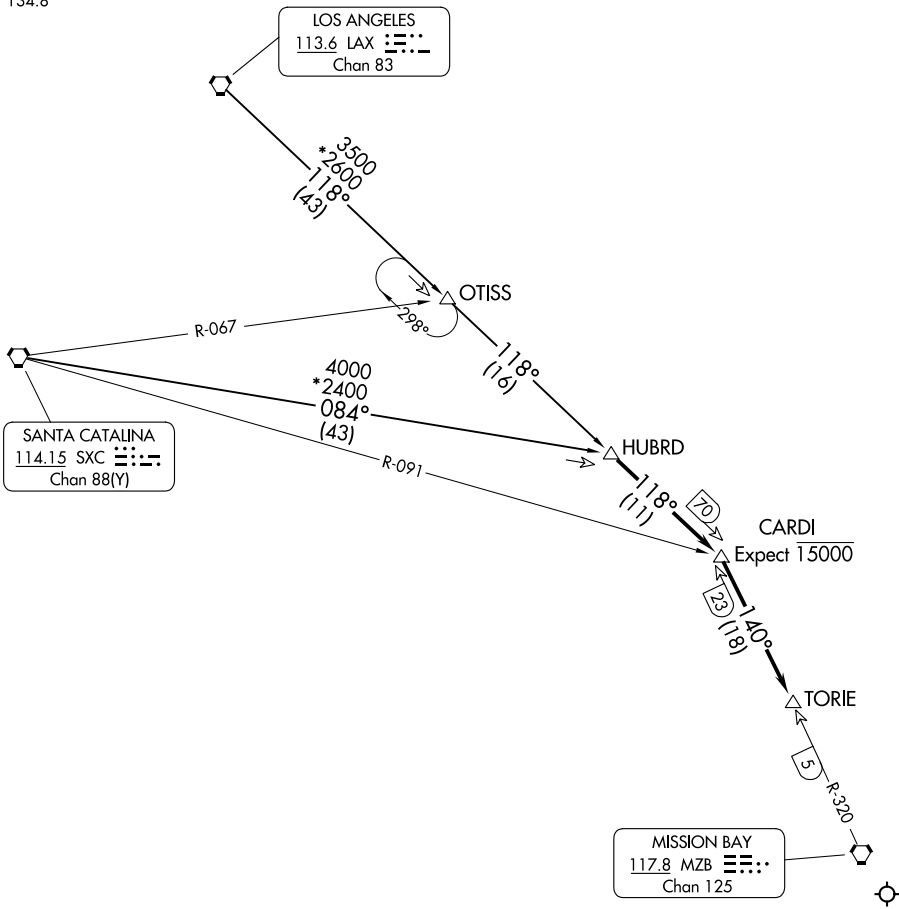

SOCAL APP CON
 125.3 290.4
 D-ATIS
 134.8

SW-3, 11 JUL 2024 to 08 AUG 2024

SW-3, 11 JUL 2024 to 08 AUG 2024

NOTE: Chart not to scale.

ARRIVAL ROUTE DESCRIPTION

LOS ANGELES TRANSITION (LAX.HUBRD1): From over LAX VORTAC on LAX R-118 to OTISS INT, then on LAX R-118 to HUBRD INT. Thence

SANTA CATALINA TRANSITION (SXC.HUBRD1): From over SXC VORTAC on SXC R-084 to HUBRD INT. Thence

. . . . From over HUBRD INT via LAX R-118 to CARDI FIX via MZB R-320 to TORIE FIX. Expect vector to final approach course.