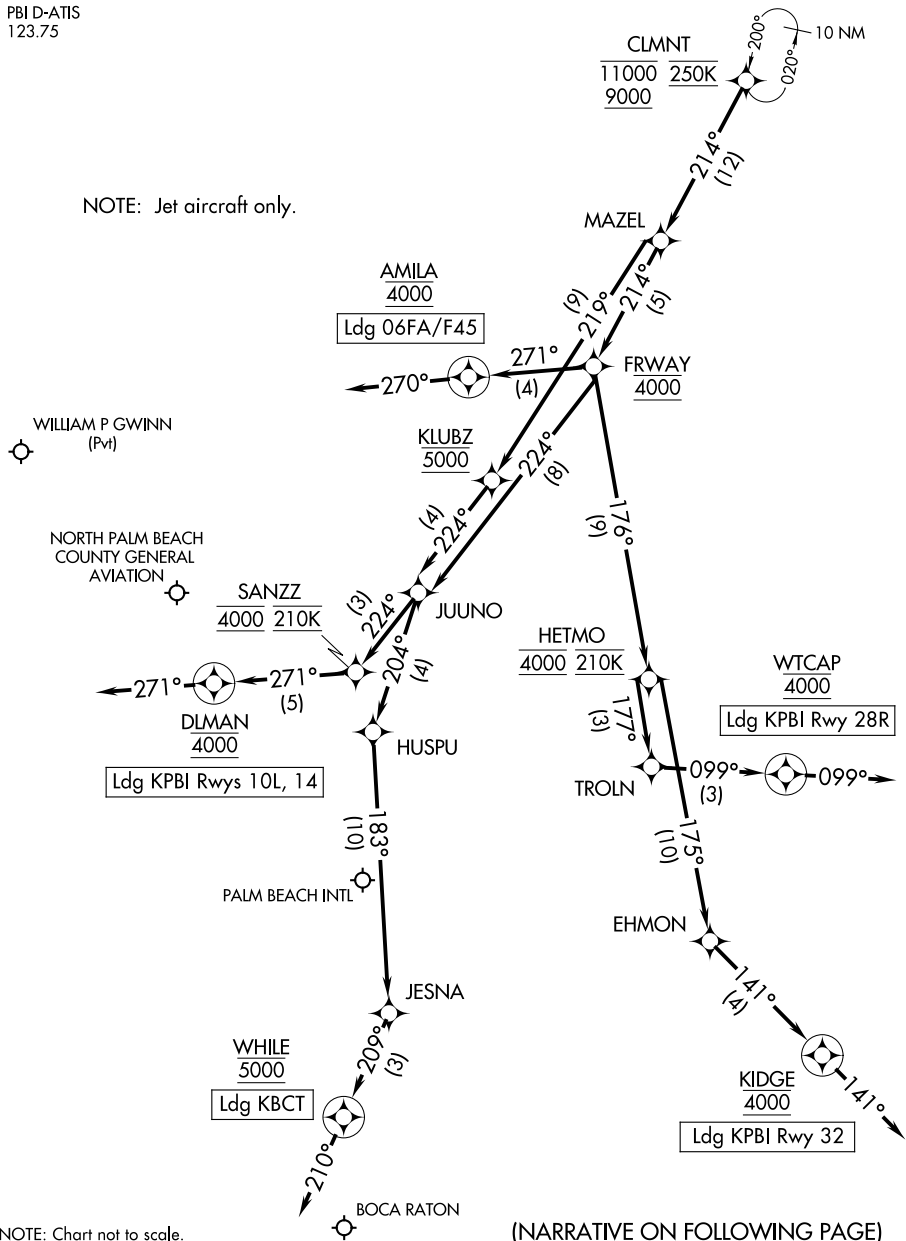

CLMNT TWO ARRIVAL (RNAV) Arrival Routes

WEST PALM BEACH, FLORIDA

PALM BEACH APP CON
124.6 317.4
F45 CTAF
123.075
PBI D-ATIS
123.75

RNAV 1 - DME/DME/IRU or GPS.

RADAR required.

NOTE: Jet aircraft only.

NOTE: Chart not to scale.

(NARRATIVE ON FOLLOWING PAGE)

SE-3, 11 JUL 2024 to 08 AUG 2024

SE-3, 11 JUL 2024 to 08 AUG 2024