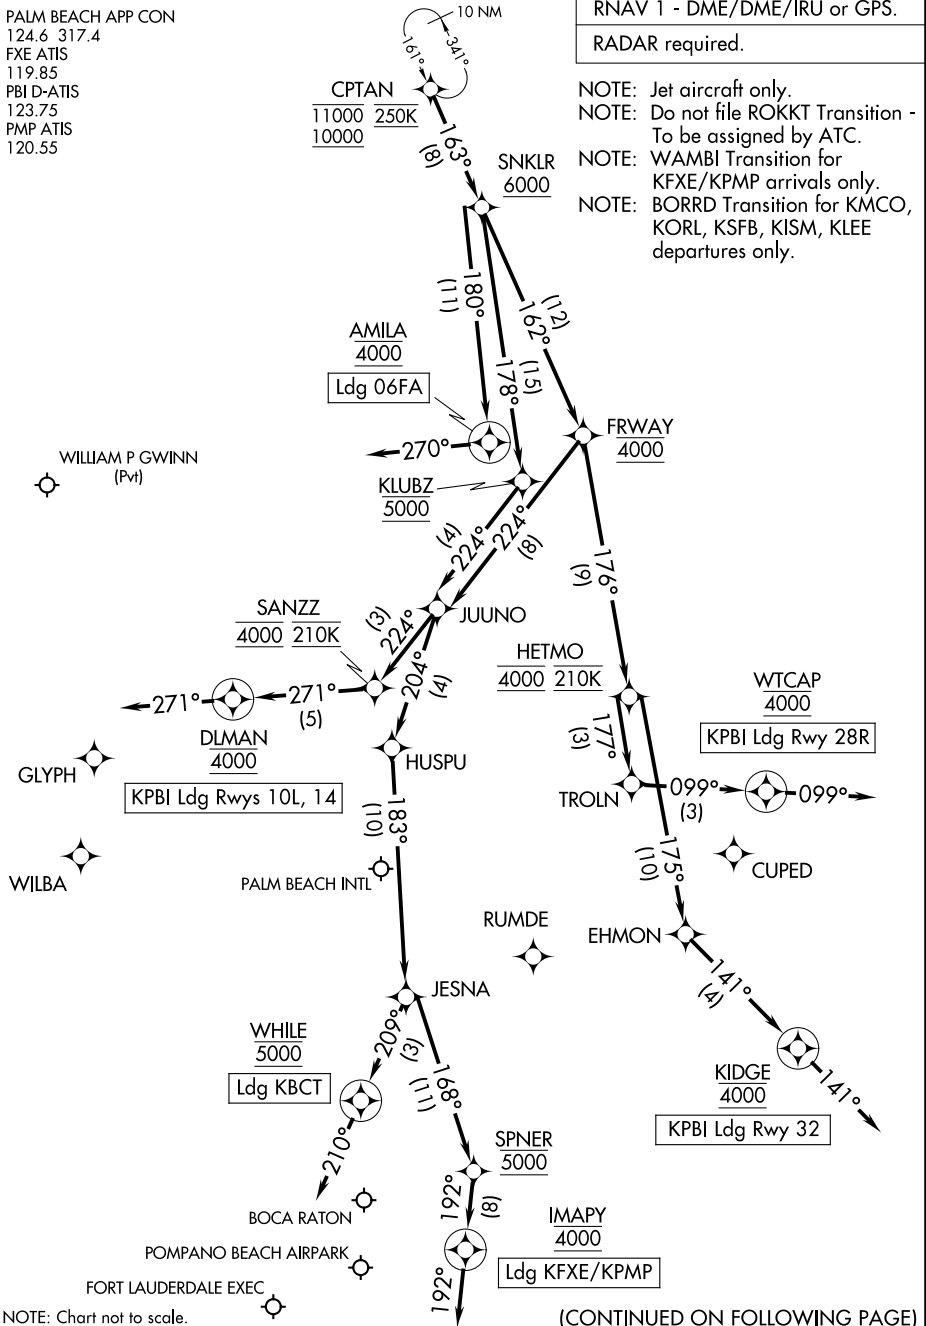

CPTAN THREE ARRIVAL (RNAV) Arrival Routes

WEST PALM BEACH, FLORIDA

PALM BEACH APP CON
124.6 317.4
FXE ATIS
119.85
PBI D-ATIS
123.75
PMP ATIS
120.55

RNAV 1 - DME/DME/IRU or GPS.

RADAR required.

- NOTE: Jet aircraft only.
- NOTE: Do not file ROKKT Transition - To be assigned by ATC.
- NOTE: WAMBI Transition for KFEX/KPMP arrivals only.
- NOTE: BORRD Transition for KMCO, KORL, KSFB, KISM, KLEE departures only.

SE-3, 11 JUL 2024 to 08 AUG 2024

SE-3, 11 JUL 2024 to 08 AUG 2024

CPTAN THREE ARRIVAL (RNAV) Arrival Routes

WEST PALM BEACH, FLORIDA

(CONTINUED ON FOLLOWING PAGE)