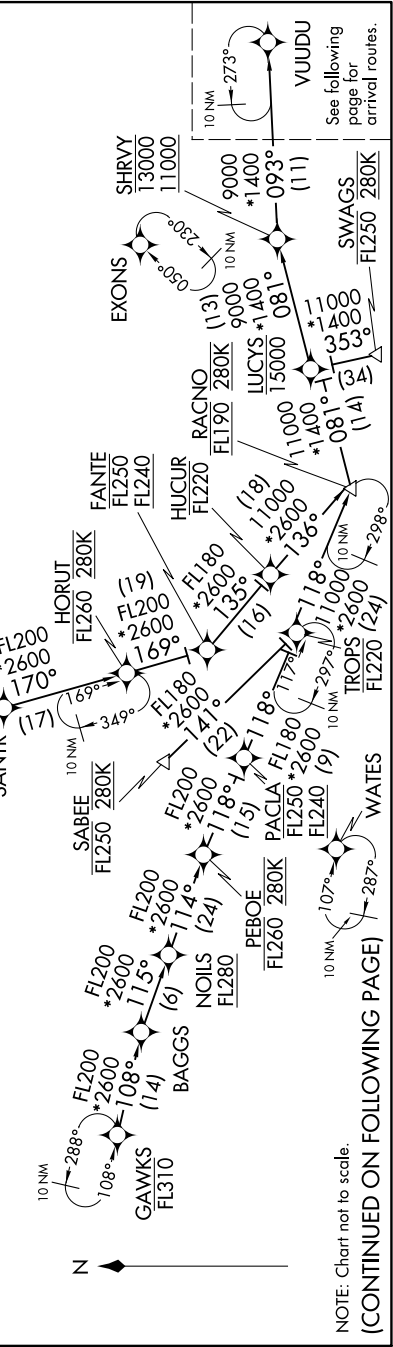

VUUDU ONE ARRIVAL (RNAV) Transition Routes

WEST PALM BEACH, FLORIDA

SE-3, 11 JUL 2024 to 08 AUG 2024

ACORI TRANSITION (ACORI.VUUDU1)
DEFUN TRANSITION (DEFUN.VUUDU1)
ENEME TRANSITION (ENEME.VUUDU1)
GAWKS TRANSITION (GAWKS.VUUDU1)
LUCYS TRANSITION (LUCYS.VUUDU1)
MOJIE TRANSITION (MOJIE.VUUDU1)
SABEE TRANSITION (SABEE.VUUDU1)
SWAGS TRANSITION (SWAGS.VUUDU1)
ZPLEN TRANSITION (ZPLEN.VUUDU1)

SE-3, 11 JUL 2024 to 08 AUG 2024

VUUDU ONE ARRIVAL (RNAV) Transition Routes

WEST PALM BEACH, FLORIDA