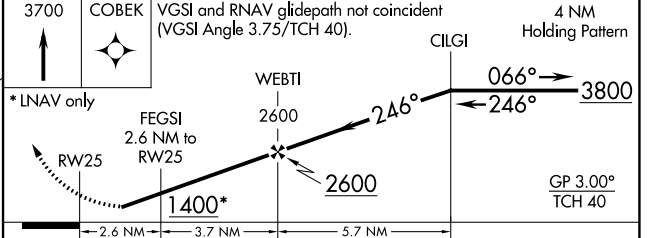

CATEGORY	A	B	C	D
LPV DA			NA	
LNAV/VNAV DA			NA	
LNAV MDA	1240-1	697 (700-1)		NA
CIRCLING	1320-1 776 (800-1)	1380-1¼ 836 (900-1¼)		NA

NE-4, 11 JUL 2024 to 08 AUG 2024

NE-4, 11 JUL 2024 to 08 AUG 2024