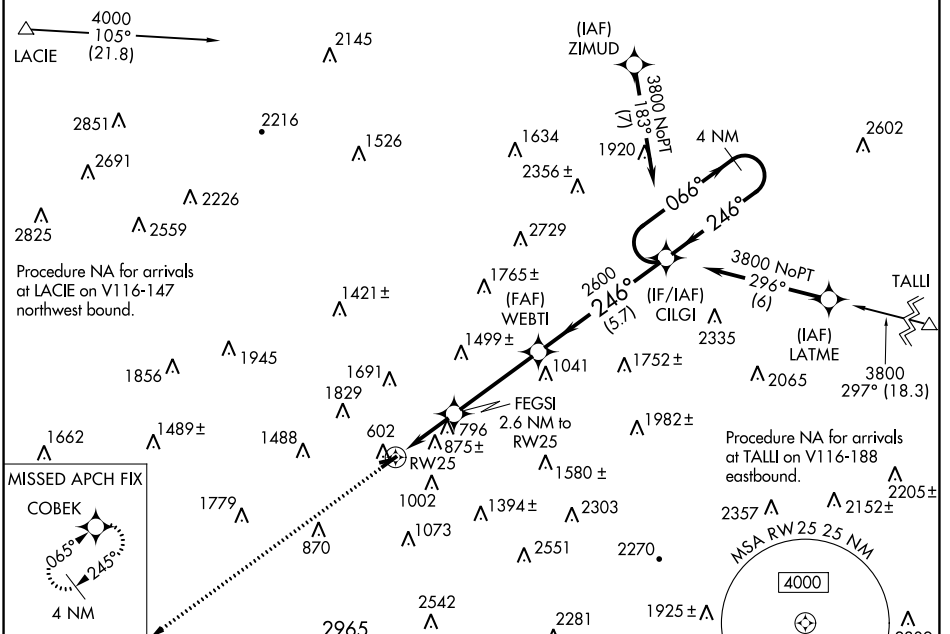

WAAS CH <b>45824</b> <b>W25A</b>	APP CRS <b>246°</b>	Rwy Idg TDZE <b>543</b> Apt Elev <b>544</b>
--	------------------------	---

# RNAV (GPS) RWY 25

WILKES-BARRE WYOMING VALLEY (WBW)

RNP APCH.		MISSED APPROACH: Climb to 3700 direct COBEK and hold.
AVP ASOS <b>135.75</b>		UNICOM <b>122.8 (CTAF)</b>
WILKES-BARRE APP CON <b>126.3 256.7</b>		

ELEV <b>544</b>	TDZE <b>543</b>
-----------------	-----------------

CATEGORY	A	B	C	D
LPV DA			NA	
LNAV/VNAV DA			NA	
LNAV MDA	1240-1	697 (700-1)		NA
CIRCLING	1320-1 776 (800-1)	1380-1¼ 836 (900-1¼)		NA

NE-4, 11 JUL 2024 to 08 AUG 2024

NE-4, 11 JUL 2024 to 08 AUG 2024