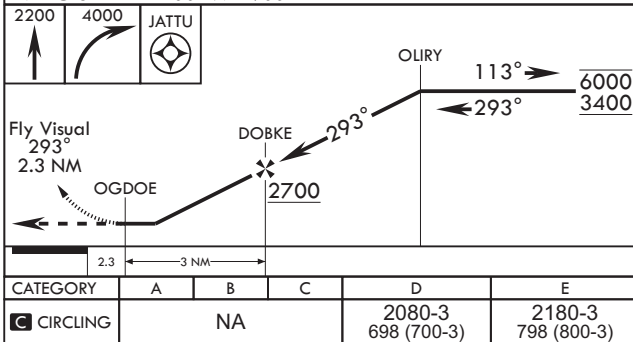

MISSED APPROACH: Climb to 2200, then climbing right turn to 4000 direct JATTU and hold.

ATC RADAR required.

⚠ Circling NA W of Rwy 18R-36L.

ATIS ★ 109.8 273.5	FORT WORTH CENTER 133.5 350.35	APP CON 125.1 353.7	TOWER ★ 119.65 254.4	GND CON 121.85 275.8	CLNC DEL 120.65 284.7
------------------------------	--	-------------------------------	--------------------------------	--------------------------------	---------------------------------

RNAV (GPS)-B

SC-1, 11 JUL 2024 to 08 AUG 2024

SC-1, 11 JUL 2024 to 08 AUG 2024