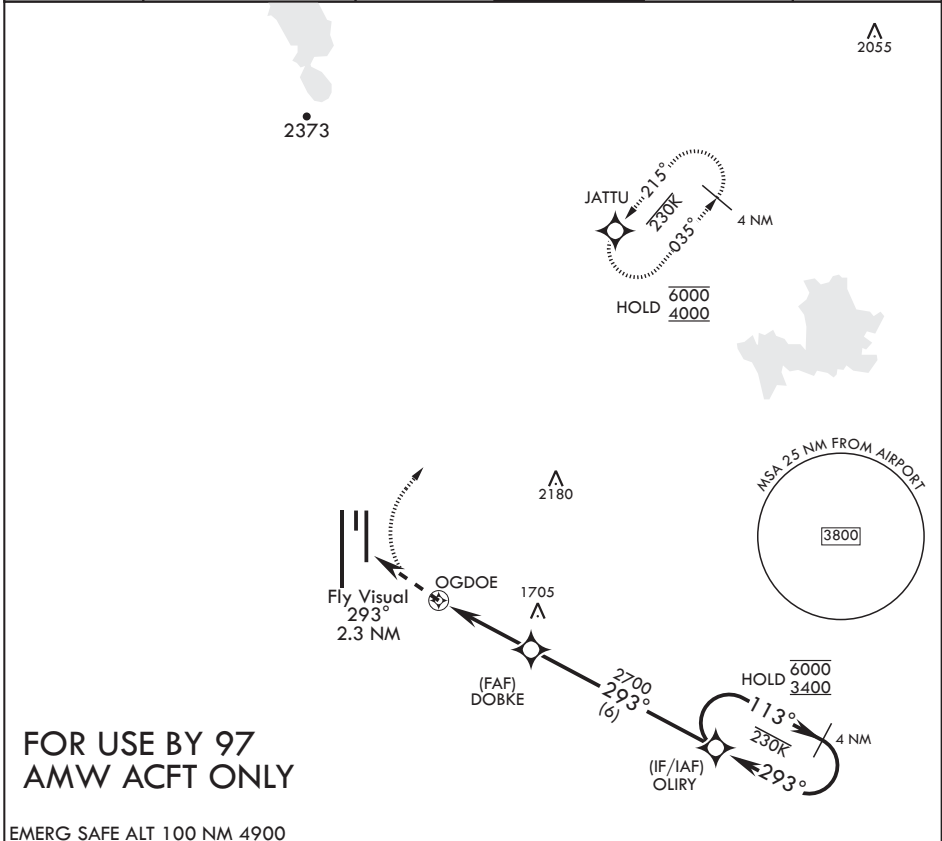

RNAV (GPS)-B

APCH CRS 293°	Rwy Idg TDZE Arprt Elev	N/A N/A 1382
-------------------------	-------------------------------	---------------------------

AL-482 (USAF)

ALTUS AFB (KLTS)

RNP APCH. DME/DME RNP-0.3 NA

MISSED APPROACH: Climb to 2200, then climbing right turn to 4000 direct JATTU and hold.

ATC RADAR required.

⚠ Circling NA W of Rwy 18R-36L.

ATIS ★ 109.8 273.5	FORT WORTH CENTER 133.5 350.35	APP CON 125.1 353.7	TOWER ★ 119.65 254.4	GND CON 121.85 275.8	CLNC DEL 120.65 284.7
------------------------------	--	-------------------------------	--------------------------------	--------------------------------	---------------------------------

RNAV (GPS)-B

SC-1, 11 JUL 2024 to 08 AUG 2024

SC-1, 11 JUL 2024 to 08 AUG 2024