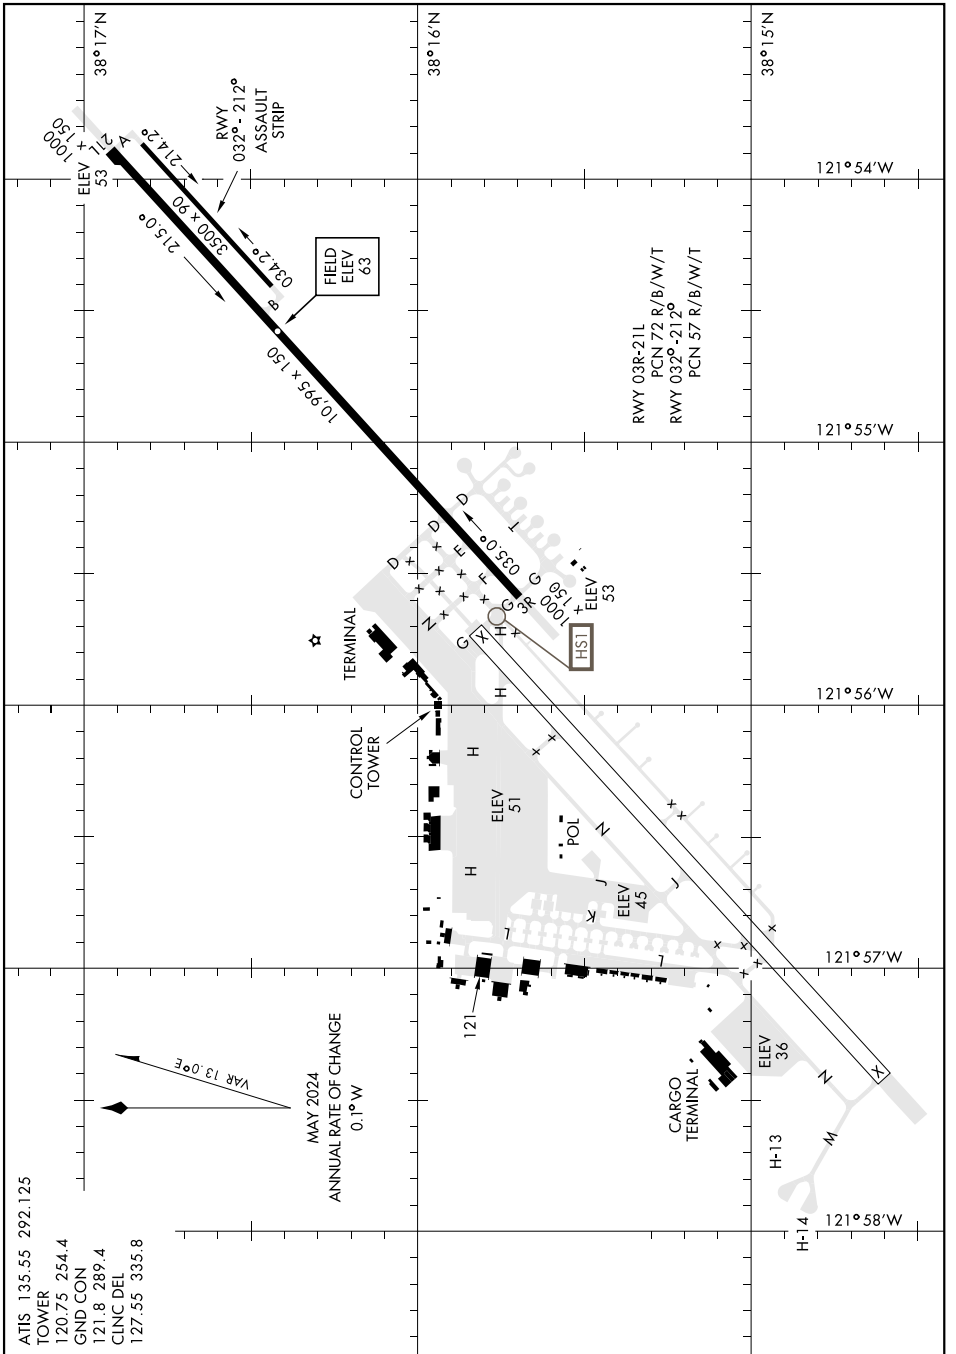

AIRPORT DIAGRAM

[USAF]

TRAVIS AFB (KSUU)

FAIRFIELD, CALIFORNIA

SW-2, 11 JUL 2024 to 08 AUG 2024

SW-2, 11 JUL 2024 to 08 AUG 2024

AIRPORT DIAGRAM

FAIRFIELD, CALIFORNIA

TRAVIS AFB (KSUU)