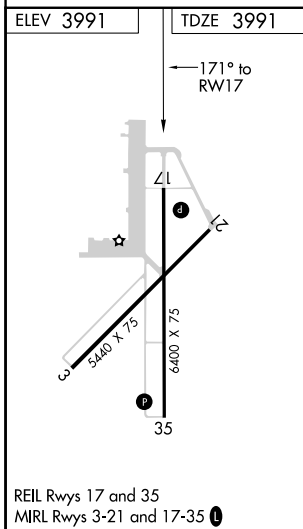

WAAS CH 97435 W17A	APP CRS 171°	Rwy Idg TDZE Apt Elev	6400 3991 3991
--	------------------------	-----------------------------	---

RNAV (GPS) RWY 17

DALHART MUNI (DHT)

▼ For uncompensated Baro-VNAV systems, LNAV/VNAV NA below -16°C (4°F) or above 51°C (124°F). Circling NA west of Rwy 17-35. DME/DME RNP-0.3 NA.

MISSED APPROACH: Climb to 6000 direct WIRNU and hold.

ASOS 134.075	ALBUQUERQUE CENTER 127.85 285.475	UNICOM 122.95 (CTAF) 0
------------------------	---	----------------------------------

CATEGORY	A	B	C	D
LPV DA		4241- ³ / ₄	250 (300- ³ / ₄)	
LNAV/VNAV DA		4270- ⁷ / ₈	279 (300- ⁷ / ₈)	
LNAV MDA		4340-1	349 (400-1)	
<input checked="" type="checkbox"/> CIRCLING	4380-1 389 (400-1)	4660-1 669 (700-1)	4660-1 ³ / ₄ 669 (700-1 ³ / ₄)	4660-2 669 (700-2)