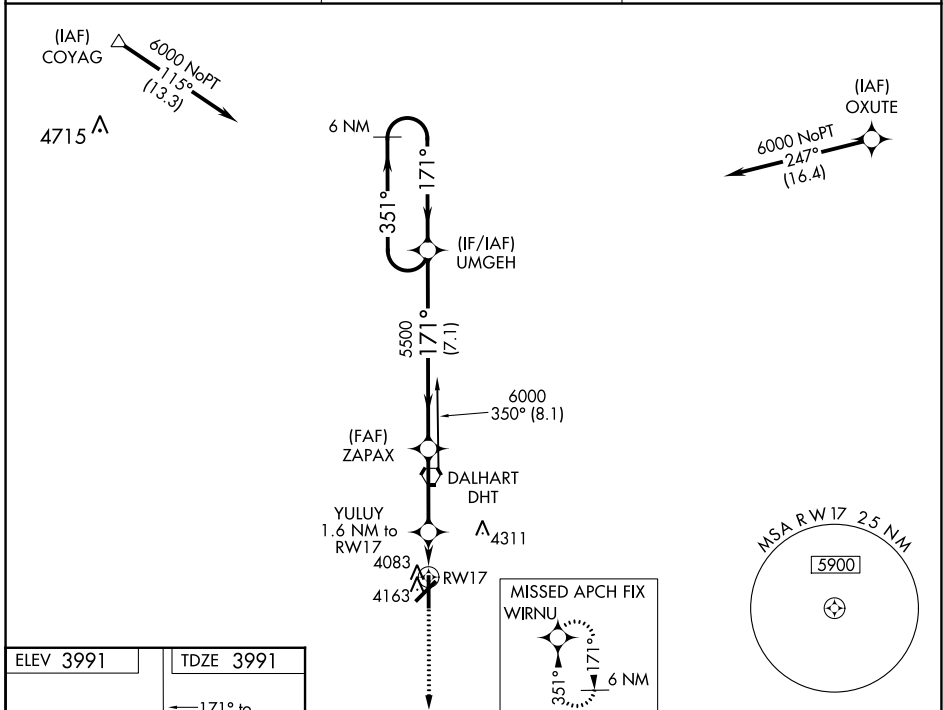

WAAS CH 97435 W17A	APP CRS 171°	Rwy Idg TDZE Apt Elev	6400 3991 3991
--	------------------------	-----------------------------	---

RNAV (GPS) RWY 17

DALHART MUNI (DHT)

▼ For uncompensated Baro-VNAV systems, LNAV/VNAV NA below -16°C (4°F) or above 51°C (124°F). Circling NA west of Rwy 17-35. DME/DME RNP-0.3 NA.

MISSED APPROACH: Climb to 6000 direct WIRNU and hold.

ASOS 134.075	ALBUQUERQUE CENTER 127.85 285.475	UNICOM 122.95 (CTAF) 0
------------------------	---	----------------------------------

CATEGORY	A	B	C	D
LPV DA		4241- ³ / ₄	250 (300- ³ / ₄)	
LNAV/VNAV DA		4270- ⁷ / ₈	279 (300- ⁷ / ₈)	
LNAV MDA		4340-1	349 (400-1)	
<input checked="" type="checkbox"/> CIRCLING	4380-1 389 (400-1)	4660-1 669 (700-1)	4660-1 ³ / ₄ 669 (700-1 ³ / ₄)	4660-2 669 (700-2)

SC-2, 11 JUL 2024 to 08 AUG 2024

SC-2, 11 JUL 2024 to 08 AUG 2024