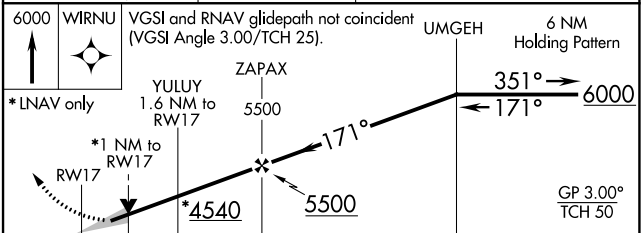

WAAS CH 97435 W17A	APP CRS 171°	Rwy Idg TDZE Apt Elev	6400 3991 3991
--	------------------------	-----------------------------	---

RNAV (GPS) RWY 17

DALHART MUNI (DHT)

▼ For uncompensated Baro-VNAV systems, LNAV/VNAV NA below -16°C (4°F) or above 51°C (124°F). Circling NA west of Rwy 17-35. DME/DME RNP-0.3 NA.

MISSED APPROACH: Climb to 6000 direct WIRNU and hold.

ASOS 134.075	ALBUQUERQUE CENTER 127.85 285.475	UNICOM 122.95 (CTAF) 0
------------------------	---	----------------------------------

CATEGORY	A	B	C	D
LPV DA		4241- ³ / ₄	250 (300- ³ / ₄)	
LNAV/VNAV DA		4270- ⁷ / ₈	279 (300- ⁷ / ₈)	
LNAV MDA		4340-1	349 (400-1)	
<input checked="" type="checkbox"/> CIRCLING	4380-1 389 (400-1)	4660-1 669 (700-1)	4660-1 ³ / ₄ 669 (700-1 ³ / ₄)	4660-2 669 (700-2)