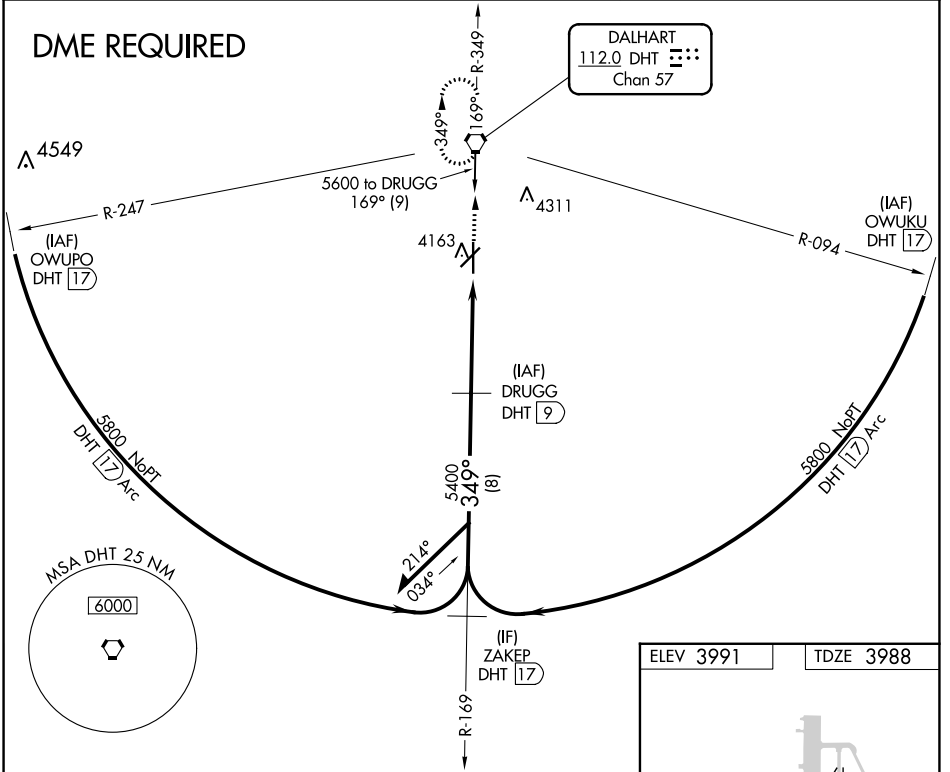

VORTAC DHT 112.0 Chan 57	APP CRS 349°	Rwy Idg TDZE Apt Elev	6400 3988 3991
--	------------------------	-----------------------------	---

VOR/DME RWY 35

DALHART MUNI (DHT)

NA Circling NA west of Rwy 17-35.

MISSED APPROACH: Climb to 5700 direct DHT VORTAC and hold.

ASOS 134.075	ALBUQUERQUE CENTER 127.85 285,475	UNICOM 122.95 (CTAF)
------------------------	---	--------------------------------

SC-2, 11 JUL 2024 to 08 AUG 2024

SC-2, 11 JUL 2024 to 08 AUG 2024

CATEGORY	A	B	C	D
S-35	4440-1	452 (500-1)	4440-1 $\frac{3}{4}$	452 (500-1 $\frac{3}{4}$)
C CIRCLING	4440-1 449 (500-1)	4660-1 669 (700-1)	4660-1 $\frac{3}{4}$ 669 (700-1 $\frac{3}{4}$)	4660-2 669 (700-2)

REIL Rwy 17 and 35
MIRL Rwy 3-21 and 17-35