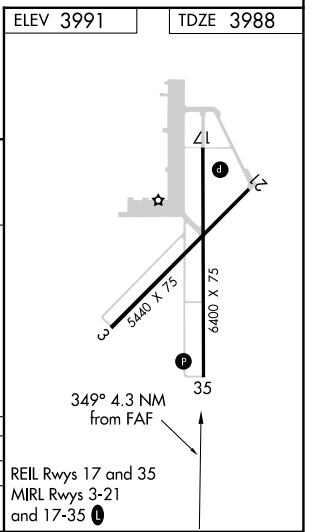

CATEGORY	A	B	C	D
S-35	4440-1	452 (500-1)	4440-1$\frac{3}{4}$	452 (500-1$\frac{3}{4}$)
C CIRCLING	4440-1 449 (500-1)	4660-1 669 (700-1)	4660-1$\frac{3}{4}$ 669 (700-1$\frac{3}{4}$)	4660-2 669 (700-2)

REIL Rwy 17 and 35
MIRL Rwy 3-21 and 17-35