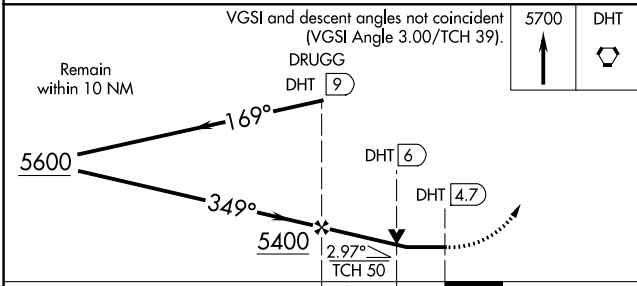

MISSED APPROACH: Climb to 5700 direct DHT VORTAC and hold.

ASOS 134.075	ALBUQUERQUE CENTER 127.85 285,475	UNICOM 122.95 (CTAF)
------------------------	---	--------------------------------

SC-2, 11 JUL 2024 to 08 AUG 2024

SC-2, 11 JUL 2024 to 08 AUG 2024

CATEGORY	A	B	C	D
S-35	4440-1	452 (500-1)	4440-1 $\frac{3}{4}$	452 (500-1 $\frac{3}{4}$)
C CIRCLING	4440-1 449 (500-1)	4660-1 669 (700-1)	4660-1 $\frac{3}{4}$ 669 (700-1 $\frac{3}{4}$)	4660-2 669 (700-2)