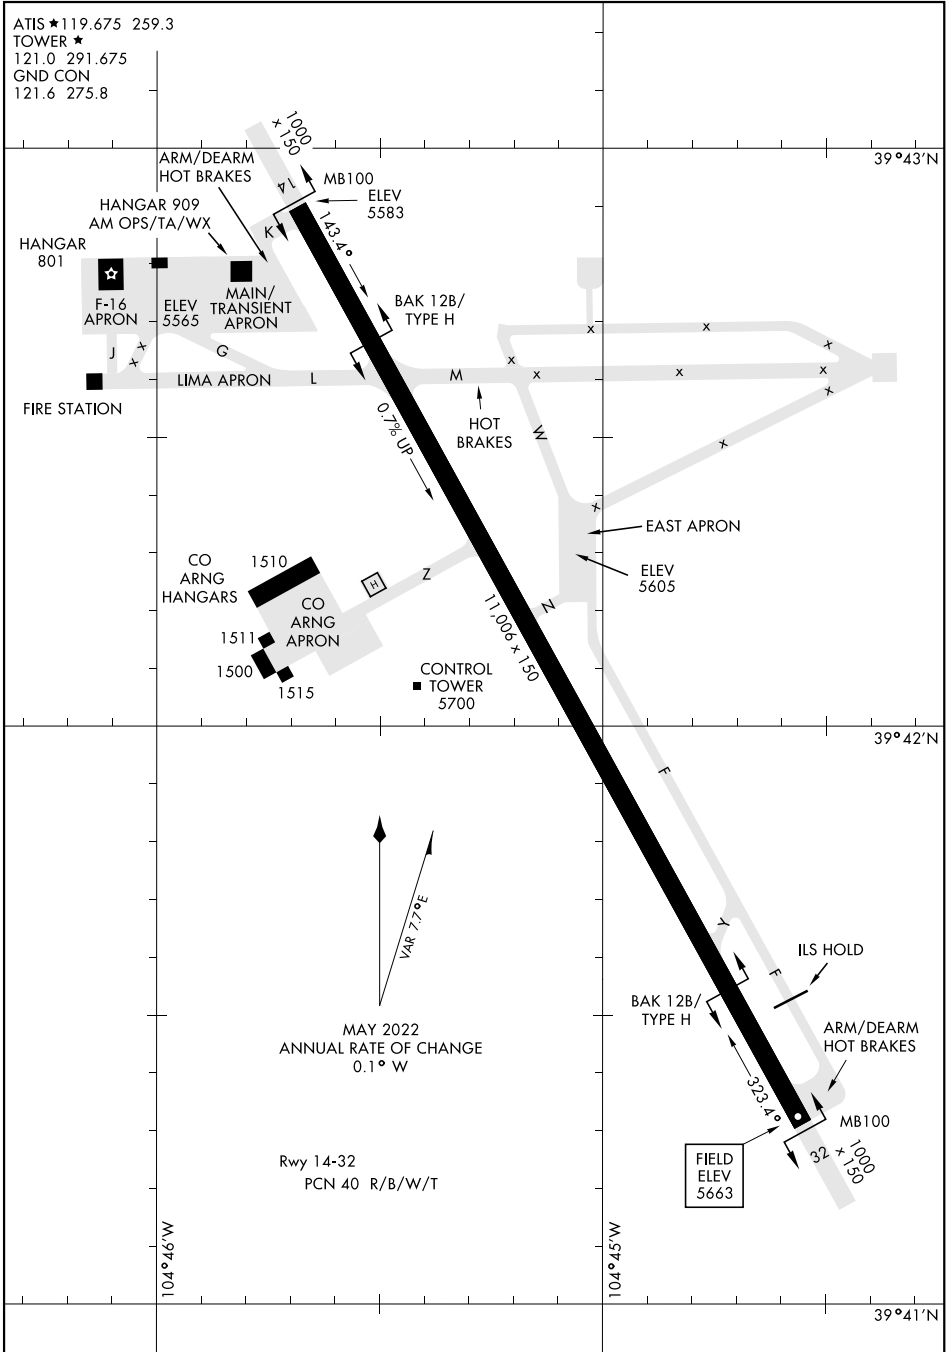

23222

AIRPORT DIAGRAM

AL-538 [USAF]

BUCKLEY SFB (KBKF)

AURORA, COLORADO

ATIS ★ 119.675 259.3
 TOWER ★
 121.0 291.675
 GND CON
 121.6 275.8

SW-1, 11 JUL 2024 to 08 AUG 2024

SW-1, 11 JUL 2024 to 08 AUG 2024

AIRPORT DIAGRAM

AURORA, COLORADO

BUCKLEY SFB (KBKF)