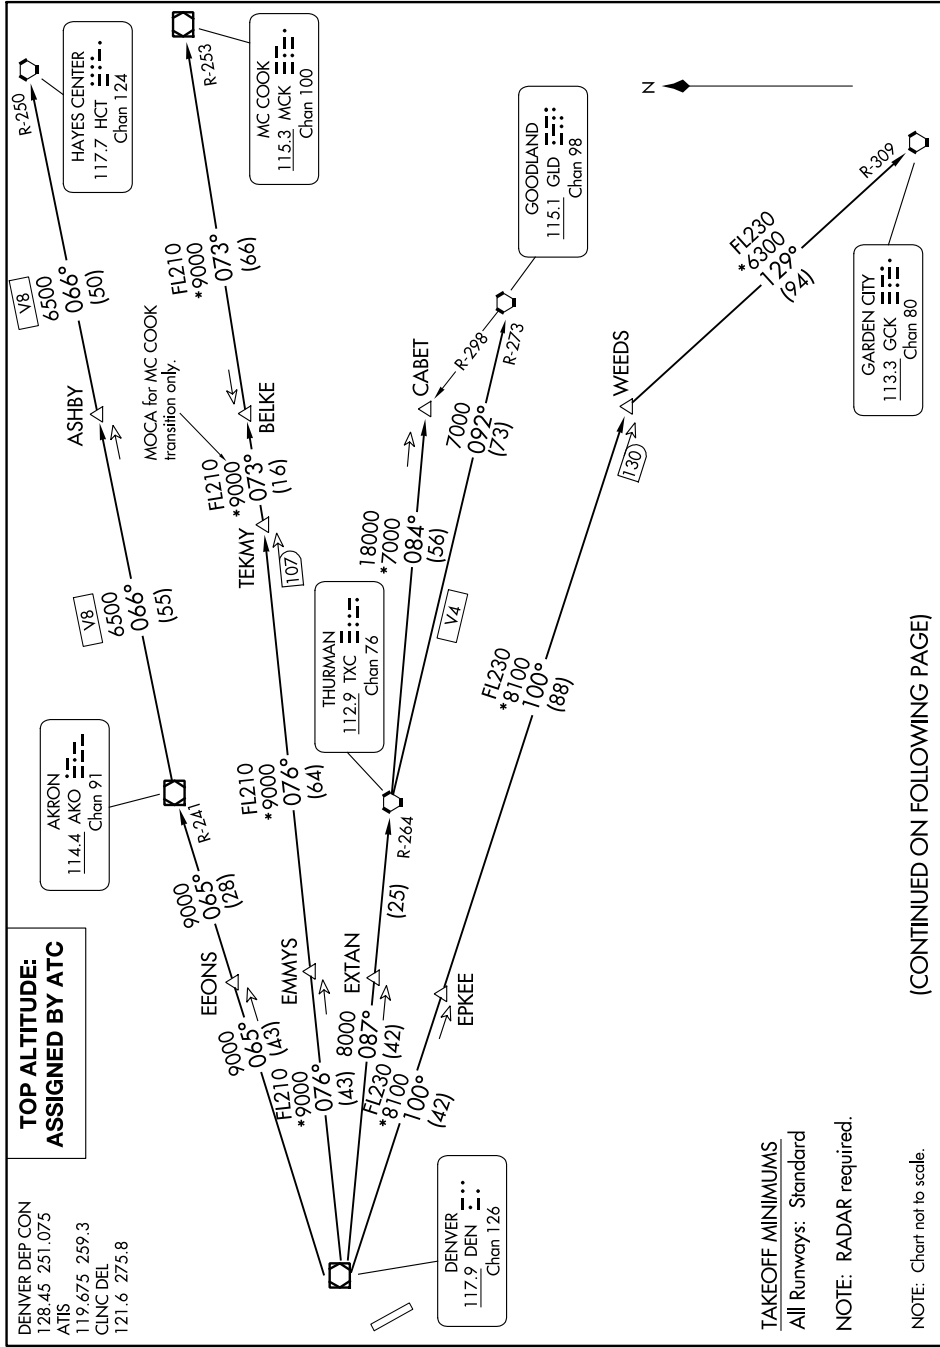

PLAINS ONE DEPARTURE

AL-538 (FAA)

BUCKLEY SPACE FORCE BASE (BKF)
AURORA, COLORADO

SW-1, 11 JUL 2024 to 08 AUG 2024

(CONTINUED ON FOLLOWING PAGE)

SW-1, 11 JUL 2024 to 08 AUG 2024

PLAINS ONE DEPARTURE

AURORA, COLORADO
BUCKLEY SPACE FORCE BASE (BKF)