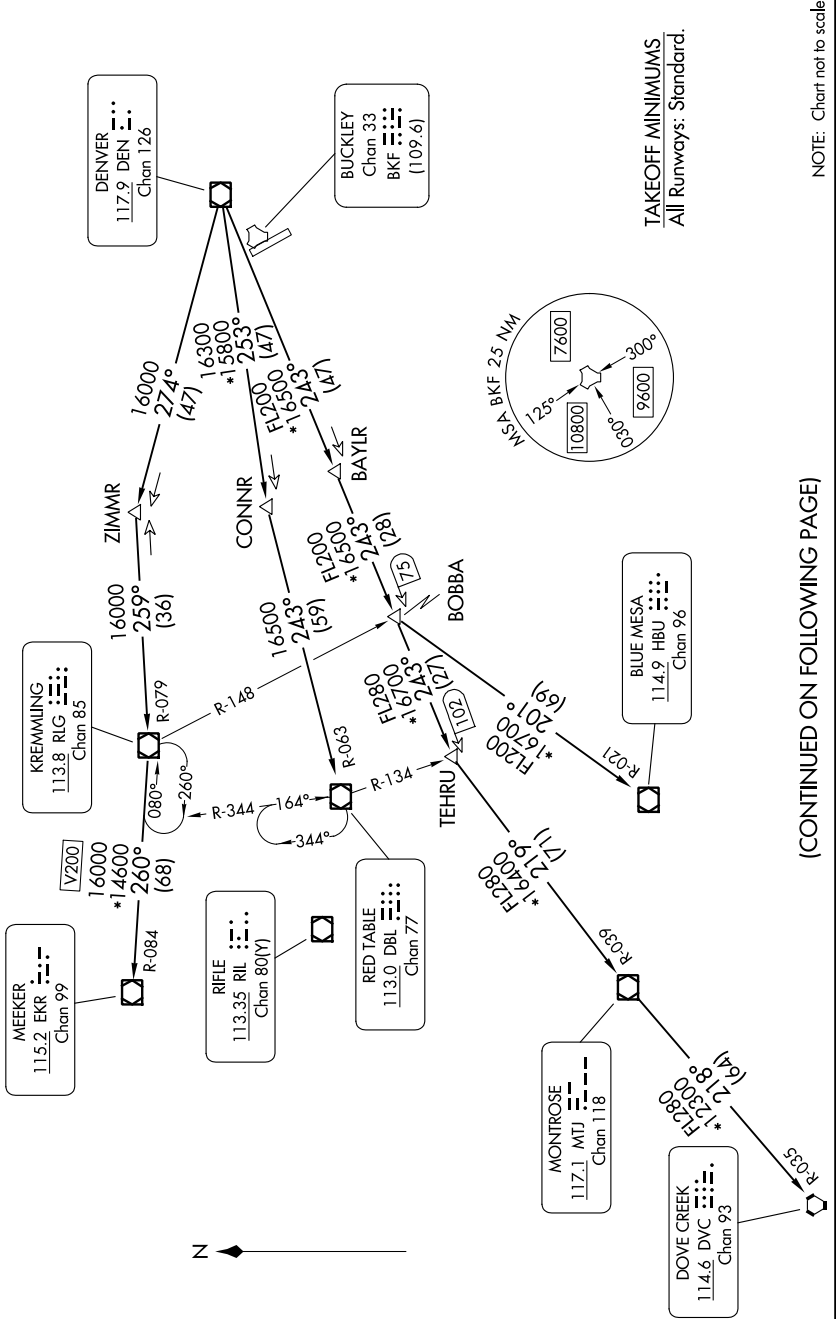

TOP ALTITUDE:
ASSIGNED BY ATC

RADAR required.

SW-1, 11 JUL 2024 to 08 AUG 2024

DENVER DEP CON
128.45 251.075
CLINC DEL
121.6 275.8

TAKEOFF MINIMUMS
All Runways: Standard.

NOTE: Chart not to scale.

(CONTINUED ON FOLLOWING PAGE)

SW-1, 11 JUL 2024 to 08 AUG 2024