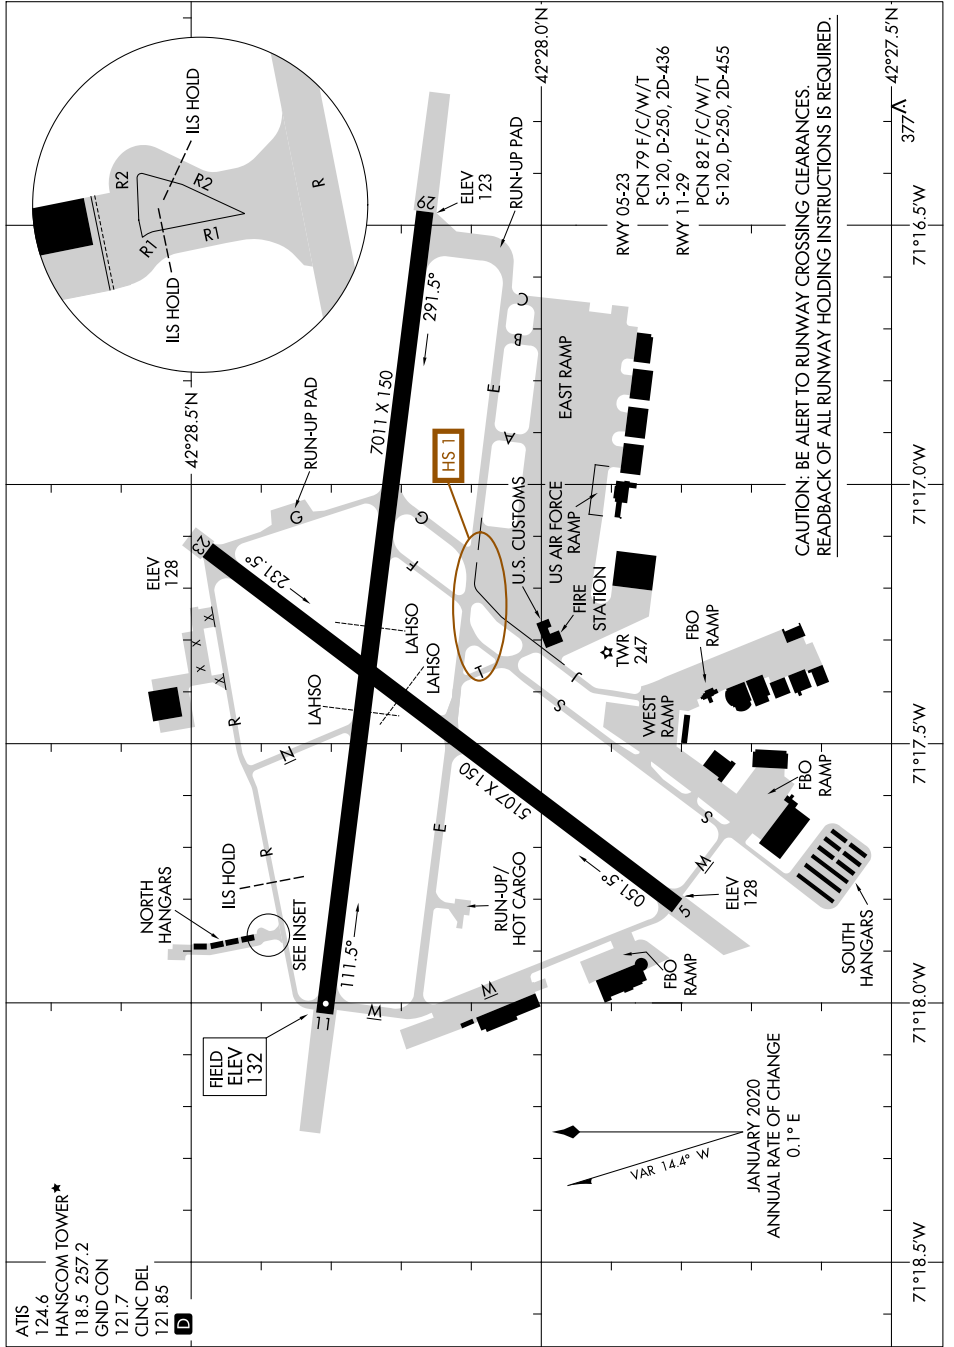

24193

AIRPORT DIAGRAM

LAURENCE G HANSCOM FLD (B.E.D)

AL-626 (FAA)

BEDFORD, MASSACHUSETTS

NE-1, 11 JUL 2024 to 08 AUG 2024

NE-1, 11 JUL 2024 to 08 AUG 2024

AIRPORT DIAGRAM

24193

LAURENCE G HANSCOM FLD (B.E.D)

BEDFORD, MASSACHUSETTS